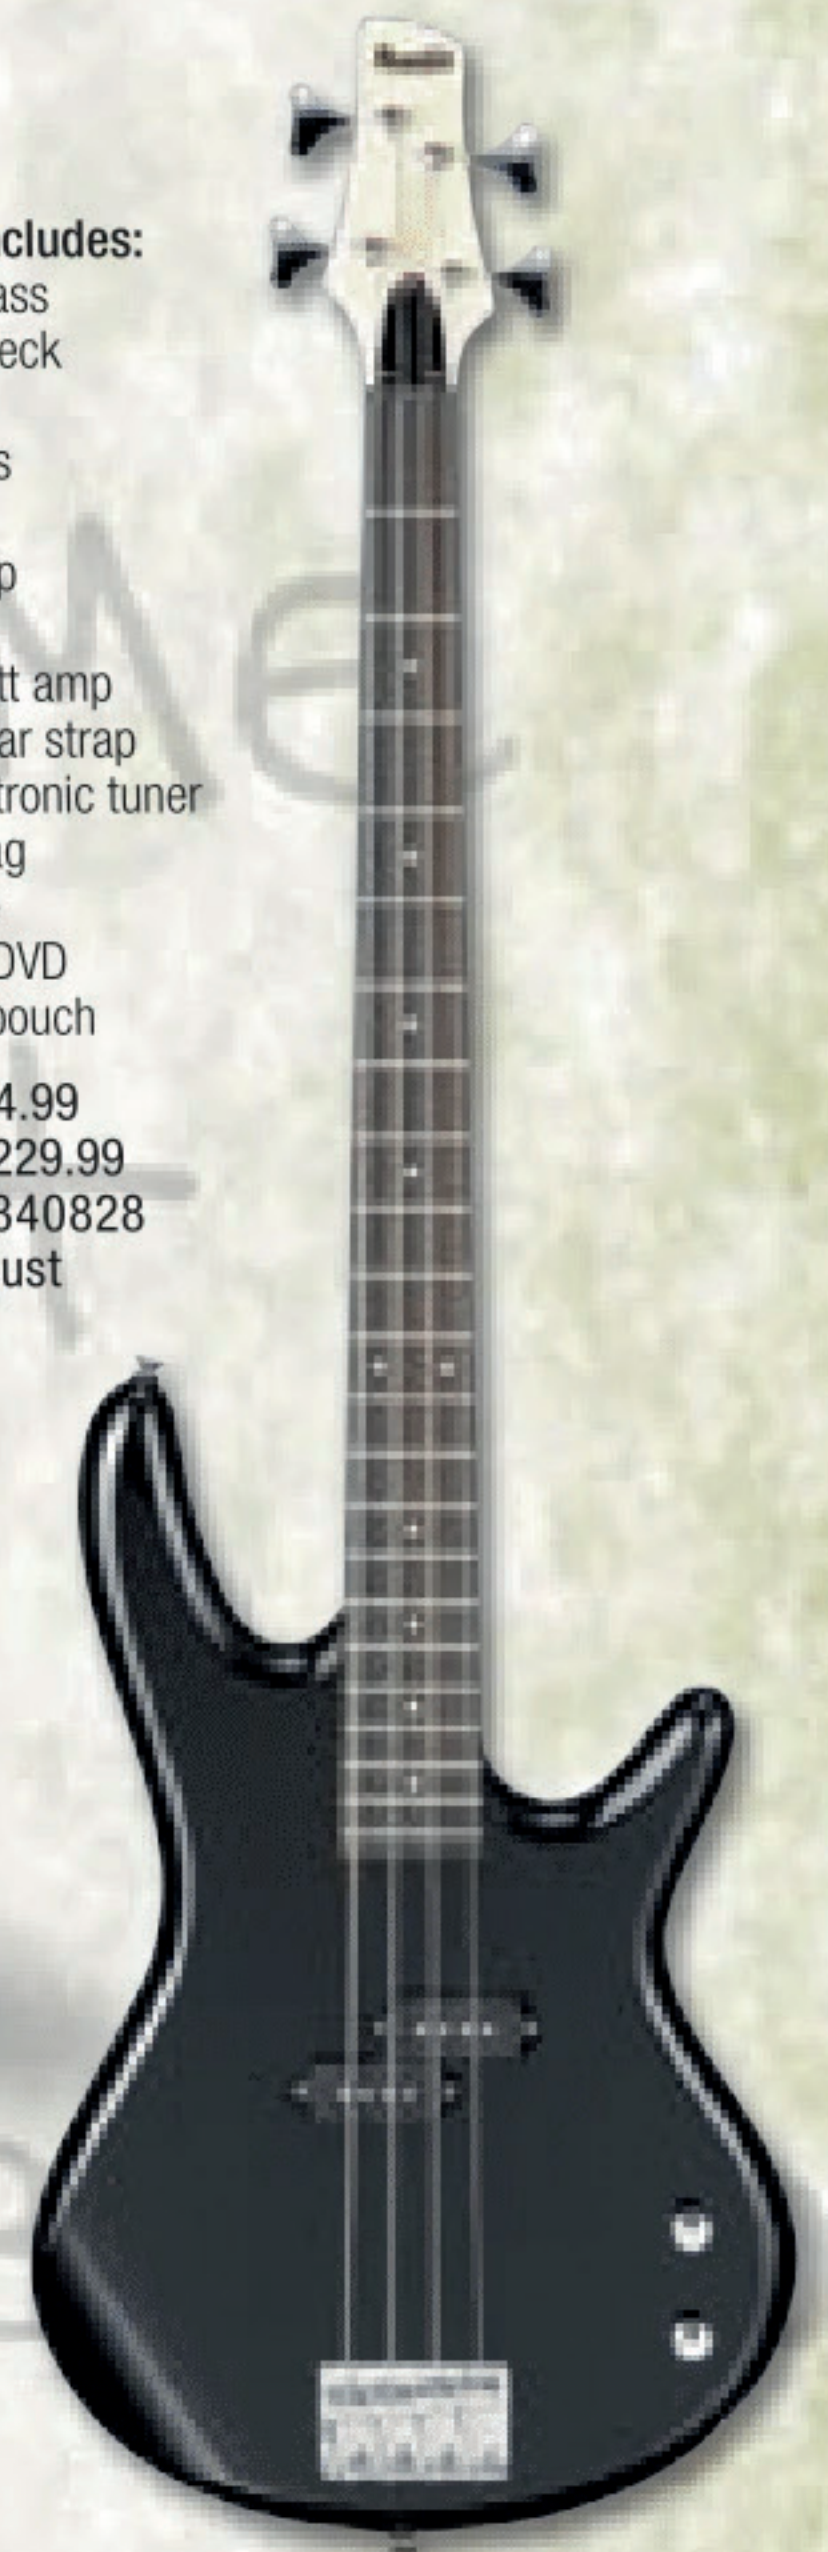

1. **IJSB90BK Includes:**
2. Ibanez GSR bass
   - 1pc Maple neck
   - Nato body
   - Medium frets
   - B10 bridge
   - STD P pickup
   - Color: BK
   - Ibanez 10 watt amp
   - Standard guitar strap
   - EADGBE electronic tuner
   - Padded gigbag
   - Picks & cable
   - Instructional DVD
   - Accessories pouch
3. List Price: $344.99
   SMAP Price: $229.99
   UPC: 606559340828
   Available: August