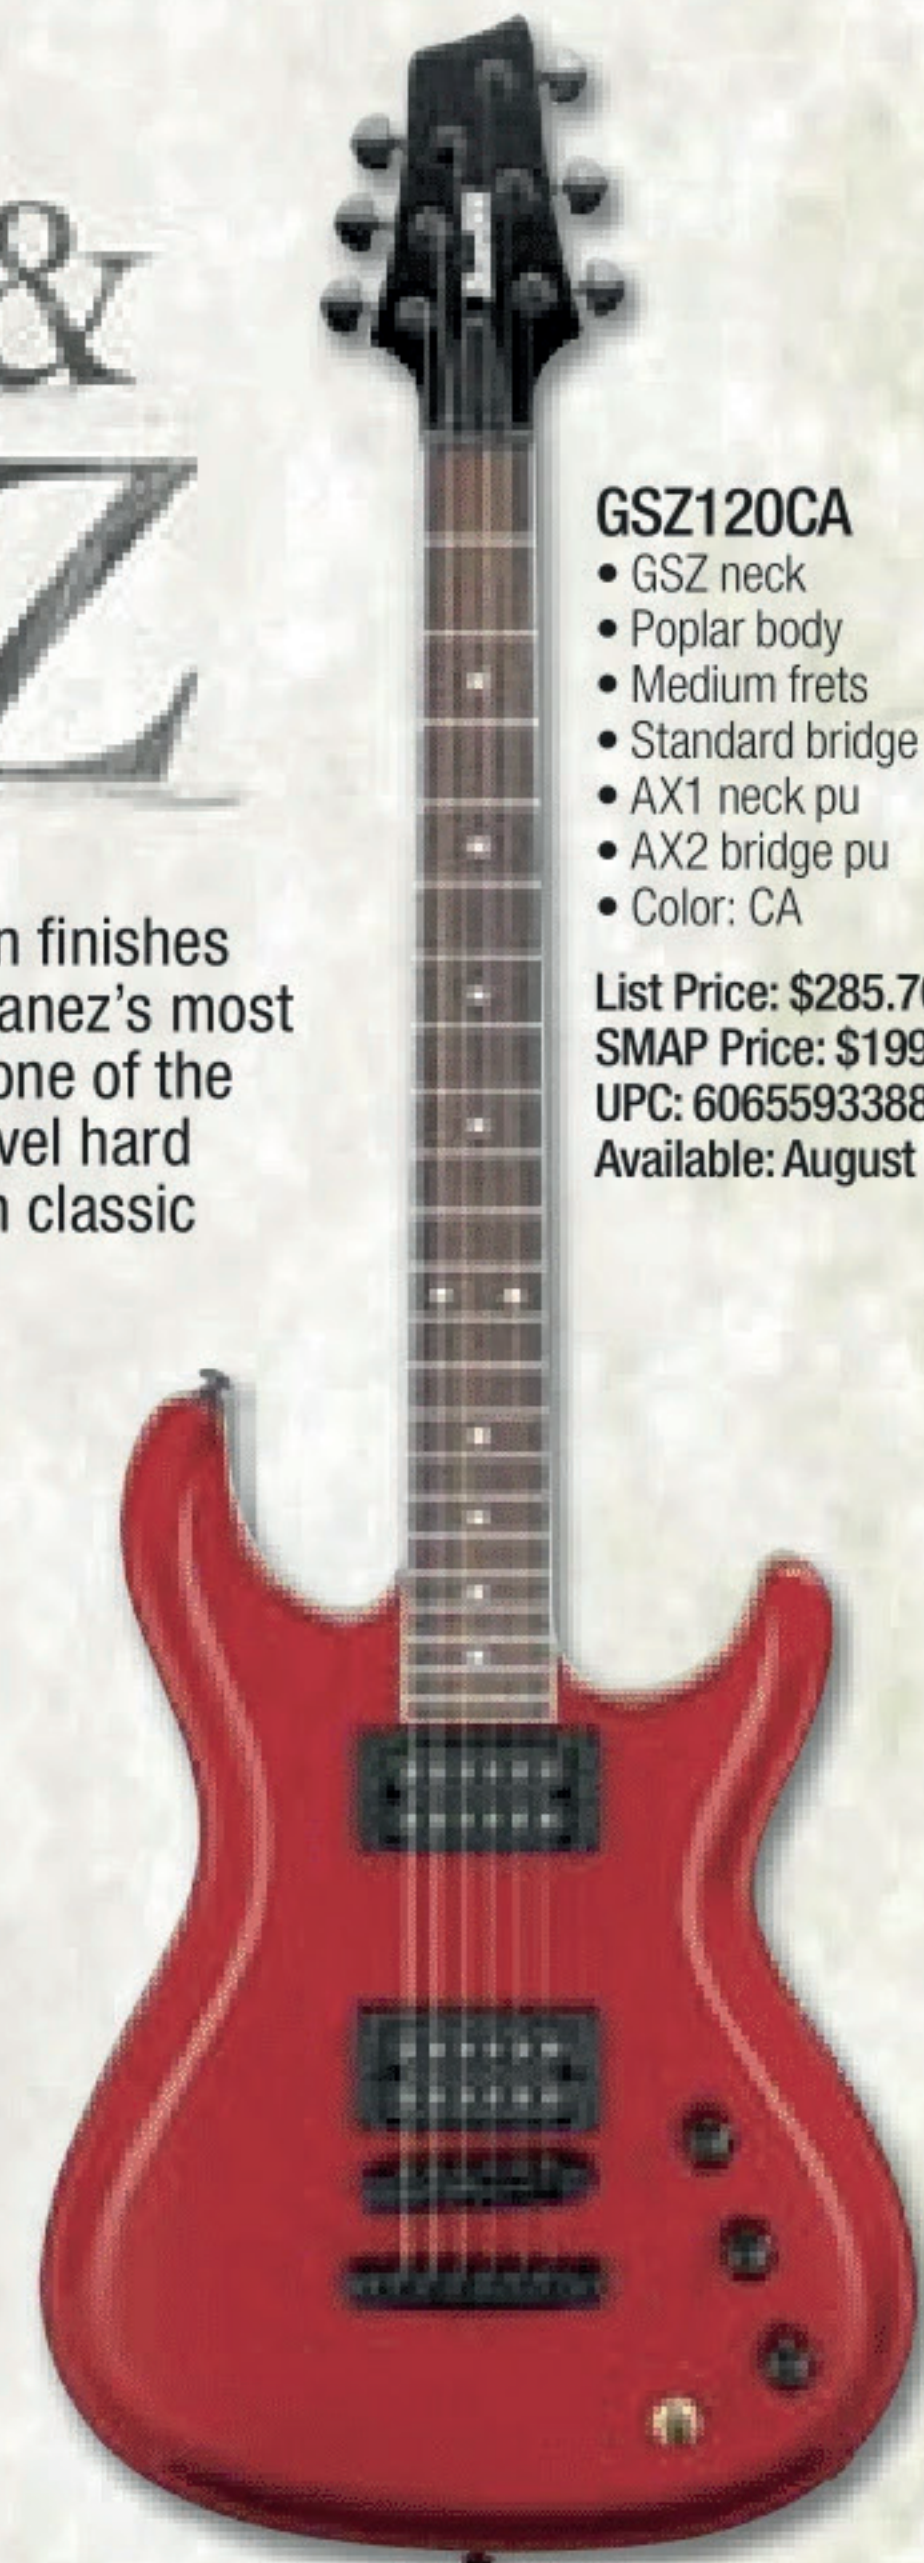

1. **SZ520QMTP**
2. 3pc SZ set-in neck
   - Mahogany body
   - Quilted Maple top
   - Medium frets
   - Gibraltar III bridge
   - Duncan/Ibanez neck pu
   - Duncan/Ibanez bridge pu
   - Colors: TP, TGR
3. List Price: $665.99
   SMAP Price: $499.99
   UPC: 606559339853
   Available: September

1. **SZ520QMTGR**
2. 3pc SZ set-in neck
   - Mahogany body
   - Quilted Maple top
   - Medium frets
   - Gibraltar III bridge
   - Duncan/Ibanez neck pu
   - Duncan/Ibanez bridge pu
   - Colors: TP, TGR
3. List Price: $665.99
   SMAP Price: $499.99
   UPC: 606559339846
   Available: September

SZ & GSZ series

Two new limited production finishes in the SZ520QM, one of Ibanez's most popular models. GSZ120, one of the top-selling Ibanez entry-level hard rock axes, now available in classic Candy Apple Red.

1. **GSZ120CA**
2. GSZ neck
   - Poplar body
   - Medium frets
   - Standard bridge
   - AX1 neck pu
   - AX2 bridge pu
   - Color: CA
3. List Price: $285.70
   SMAP Price: $199.99
   UPC: 606559338832
   Available: August