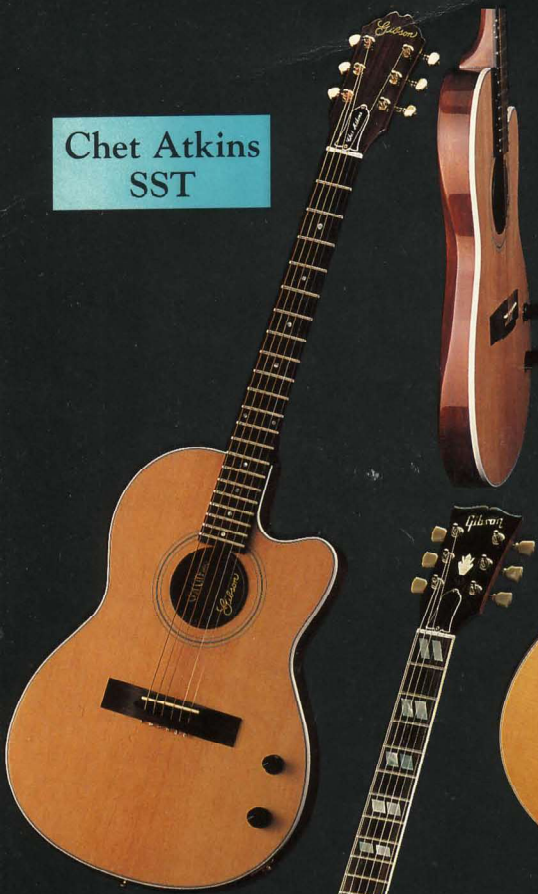

Chet Atkins
SST

Chet Atkins
CE/CEC