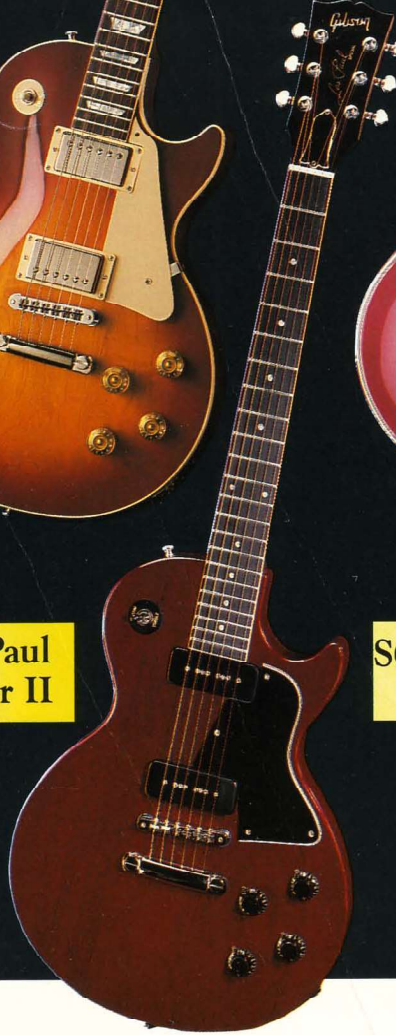

Gibson[®]
USA

THE
LEGEND
LIVES ON... ◆ ◆ ◆

Les Paul Custom

Les Paul Standard

Les Paul Custom Lite

Les Paul Studio

Les Paul Junior II

SG Les Paul Custom

Les Paul Custom

1 R-4; 1 L-8
Humbucking Pickup
Gold Hardware
24 3/4" Scale Length
Ebony Fingerboard/
Block Inlay
Body/Neck/Head Binding
Tune-O-Matic Bridge
Stop Bar Tailpiece
Maple Carved Top
Mahogany Back & Neck

Chet Atkins
Country Gentleman

1 R-2; 1 L-6
Humbucking Pickup
Gold Hardware
Ebony Fingerboard/
Red-White Block Inlay
Body Binding
Tune-O-Matic Bridge
Bigsby Tailpiece
Laminated Maple Body
Maple Neck

U-2

2 New Design Single Coil;
1 L-8 Humbucking
Pickup
Black Hardware
25 1/2" Scale Length
Ebony Fingerboard/
Dot Inlay
Licensed Floyd Rose
Tremelo Tailpiece
Basswood Body
Maple Neck