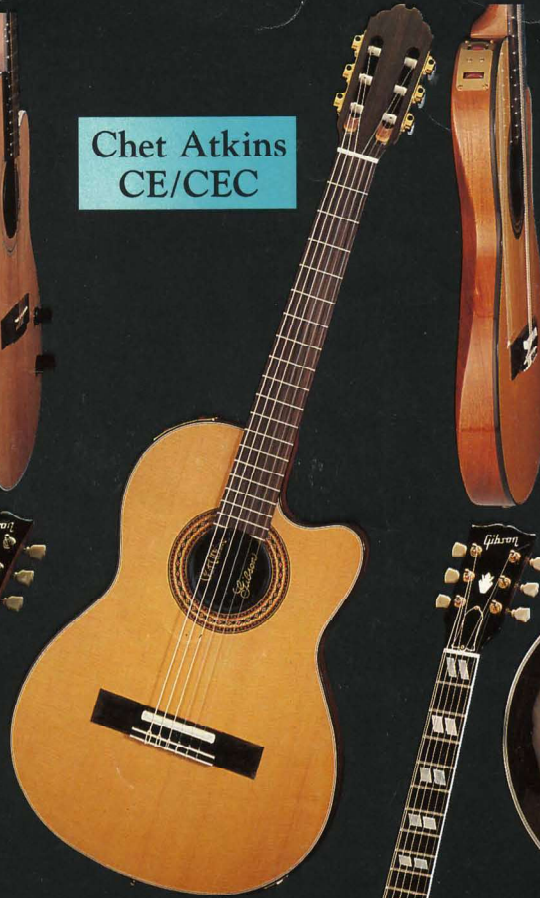

Chet Atkins
CE/CEC

Chet Atkins
Country
Gentleman