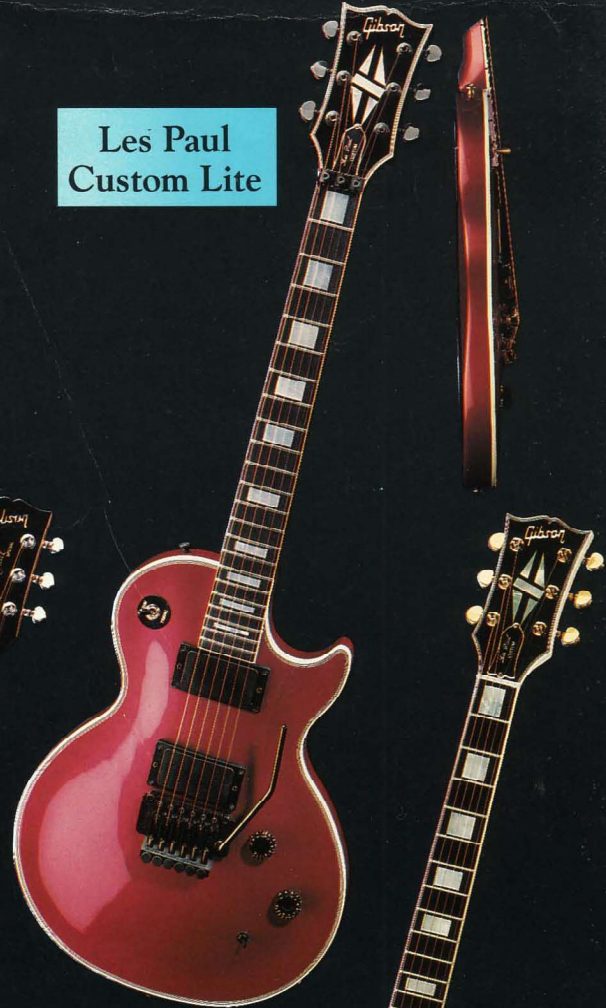

Gibson[®]
USA

THE
LEGEND
LIVES ON... ◆ ◆ ◆

Les Paul Custom

Les Paul Standard

Les Paul Custom Lite

Les Paul Studio

Les Paul Junior II

SG Les Paul Custom

Les Paul Custom

1 R-4; 1 L-8
Humbucking Pickup
Gold Hardware
24 3/4" Scale Length
Ebony Fingerboard/
Block Inlay
Body/Neck/Head Binding
Tune-O-Matic Bridge
Stop Bar Tailpiece
Maple Carved Top
Mahogany Back & Neck

Chet Atkins
Country Gentleman

1 R-2; 1 L-6
Humbucking Pickup
Gold Hardware
Ebony Fingerboard/
Red-White Block Inlay
Body Binding
Tune-O-Matic Bridge
Bigsby Tailpiece
Laminated Maple Body
Maple Neck

U-2

2 New Design Single Coil;
1 L-8 Humbucking
Pickup
Black Hardware
25 1/2" Scale Length
Ebony Fingerboard/
Dot Inlay
Licensed Floyd Rose
Tremelo Tailpiece
Basswood Body
Maple Neck