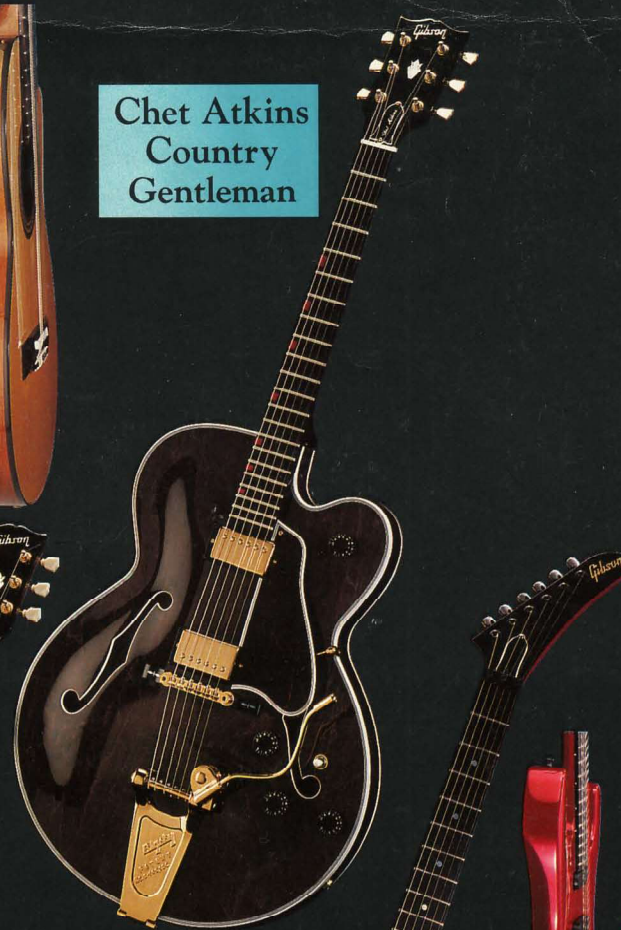

Flying V90
Double

1 New Design Single
Coil; 1 L-8 Humbucking
Pickup
Black Hardware
25 1/2" Scale Length
Ebony Fingerboard/
Triangle Inlay
Tune-O-Matic Bridge
"V" Anchor or Licensed
Floyd Rose Tremelo
Tailpiece
Mahogany Body & Neck

Chet Atkins
SST

Chet Atkins
CE/CEC

Chet Atkins
Country
Gentleman

ES 175

L4-CES

U-2

Chet Atkins SST

Transducer Pickup
Gold Hardware
25 1/2" Scale Length
Ebony Fingerboard/
Dot Inlay
Body Binding
Ebony Bridge
Mahogany Back
Chromyte Relief
Spruce Top