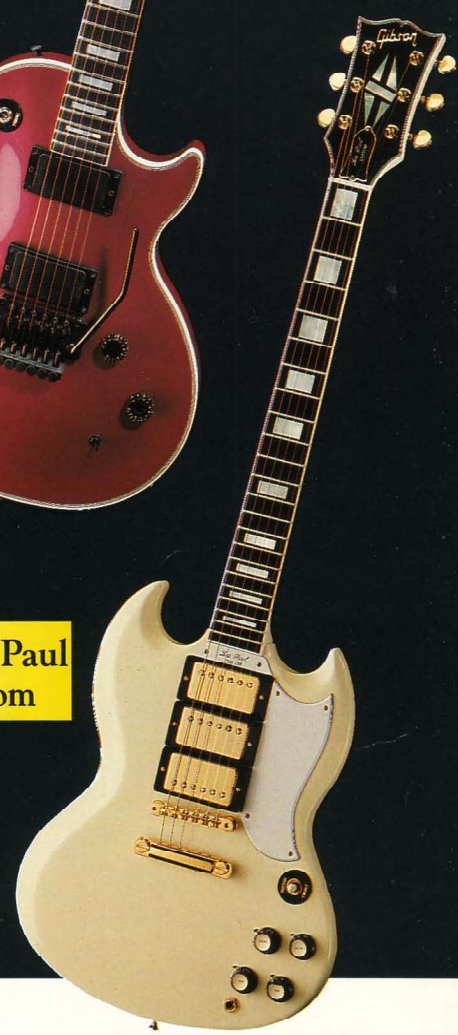

Gibson[®]
USA

THE
LEGEND
LIVES ON... ◆ ◆ ◆

Les Paul Custom

Les Paul Standard

Les Paul Custom Lite

Les Paul Studio

Les Paul Junior II

SG Les Paul Custom

Les Paul Custom

1 R-4; 1 L-8
Humbucking Pickup
Gold Hardware
24 3/4" Scale Length
Ebony Fingerboard/
Block Inlay
Body/Neck/Head Binding
Tune-O-Matic Bridge
Stop Bar Tailpiece
Maple Carved Top
Mahogany Back & Neck