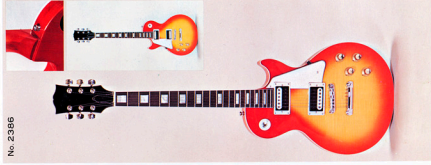

Ibanez®

ELECTRIC BASSES &

Rene Fuchs

No. 23151DX

No. 23366

No. 23398

No. 2399DX

Model No.	Full Length	Width	Pick-Up	Fingerboard Position	Neck	Machine Heads	Finish
No. 2331DX	40"	17 1/2" x 13 1/2"	Hi-Hum.	Rosewood	Detachable	Chrome, Individual	Gold Top
No. 2362	40"	17 1/2" x 12 1/2"	Hi-Power	Pearloid	Built-in	Chrome, SMOOTH-TUNER	Cherry Red
No. 2366	40"	17 1/2" x 12 1/2"	Hi-Power	Mother-of-Pearl	Built-in	Chrome, SMOOTH-TUNER	Cherry Red
No. 2386	40"	17 1/2" x 12 1/2"	Hi-Power	Black	Detachable	Gold, SMOOTH-TUNER	Maple Top
No. 2399DX	40"	16 1/2" x 13 1/2"	Clear-Sound	Mother-of-Pearl	Built-in	Gold, SMOOTH-TUNER	Cherry Red