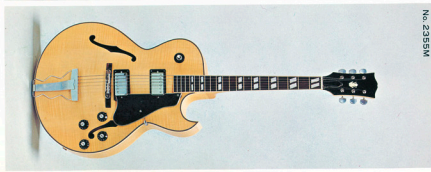

No. 2385 41" 20" x 16" Humbucker Resorwood Pearlloid Built-in Chrome, Individual

No. 2355M 41" 20" x 16" Humbucker Resorwood Pearlloid Built-in Chrome, Individual Maple Resorwood

No. 2374

No. 2397

No. 2355