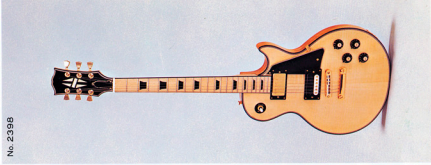

Ibanez®

ELECTRIC BASSES &

Rene Fuchs

No. 23151DX

No. 23366

No. 23398

No. 2399DX

Model No.	Full Length	Width	Pick-Up	Fingerboard Position	Neck	Machine Heads	Finish
No. 2331DX	40"	17 1/2" x 13 1/2"	Hi-Hum.	Rosewood	Detachable	Chrome, Individual	Gold Top
No. 2362	40"	17 1/2" x 12 1/2"	Hi-Power	Pearloid	Built-in	Chrome, SMOOTH-TUNER	Cherry Red
No. 2366	40"	17 1/2" x 12 1/2"	Hi-Power	Mother-of-Pearl	Built-in	Chrome, SMOOTH-TUNER	Cherry Red
No. 2386	40"	17 1/2" x 12 1/2"	Hi-Power	Black	Detachable	Gold, SMOOTH-TUNER	Maple Top
No. 2399DX	40"	16 1/2" x 13 1/2"	Clear-Sound	Mother-of-Pearl	Built-in	Gold, SMOOTH-TUNER	Cherry Red