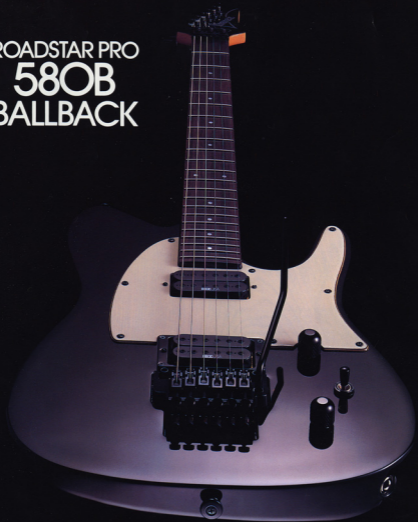

New Concepts in Guitar Design

ROADSTAR PRO
580B
BALLBACK

New Ideas For Today's Musicians

Ibanez

ROADSTAR PRO 580B BALLBACK

Ibanez

TILT-BACK HEAD STOCK
WITH BLACK HARDWARE

ULTRA NECK MEASUREMENT (mm)	WIDTH AT LOCKING NUT 42
	THICKNESS AT 1ST FRET 19
	THICKNESS AT 12TH FRET 21.5

MAPLE NECK(ULTRA)
ROSEWOOD FINGERBOARD
WITH 22FRETS

TOP LOK III

PICKUPS & CONTROLS

IBZ U.S.A.

IBZ U.S.A.

VOLUME

3WAY TOGGLE SW

STONE

IBANEZ EDGE
(Licensed Under
Floyd Rose Patents)

STUD LOCK
TUNING STABILITY OF
EDGE TREMOLO

BACK STOP
• ACCURATE RETURN
TO PITCH
• SIMPLIFIED TUNING
• IN-TUNE STRING
BENDING
• TUNING STABILITY

RECESSED
TREMOLO CAVITY