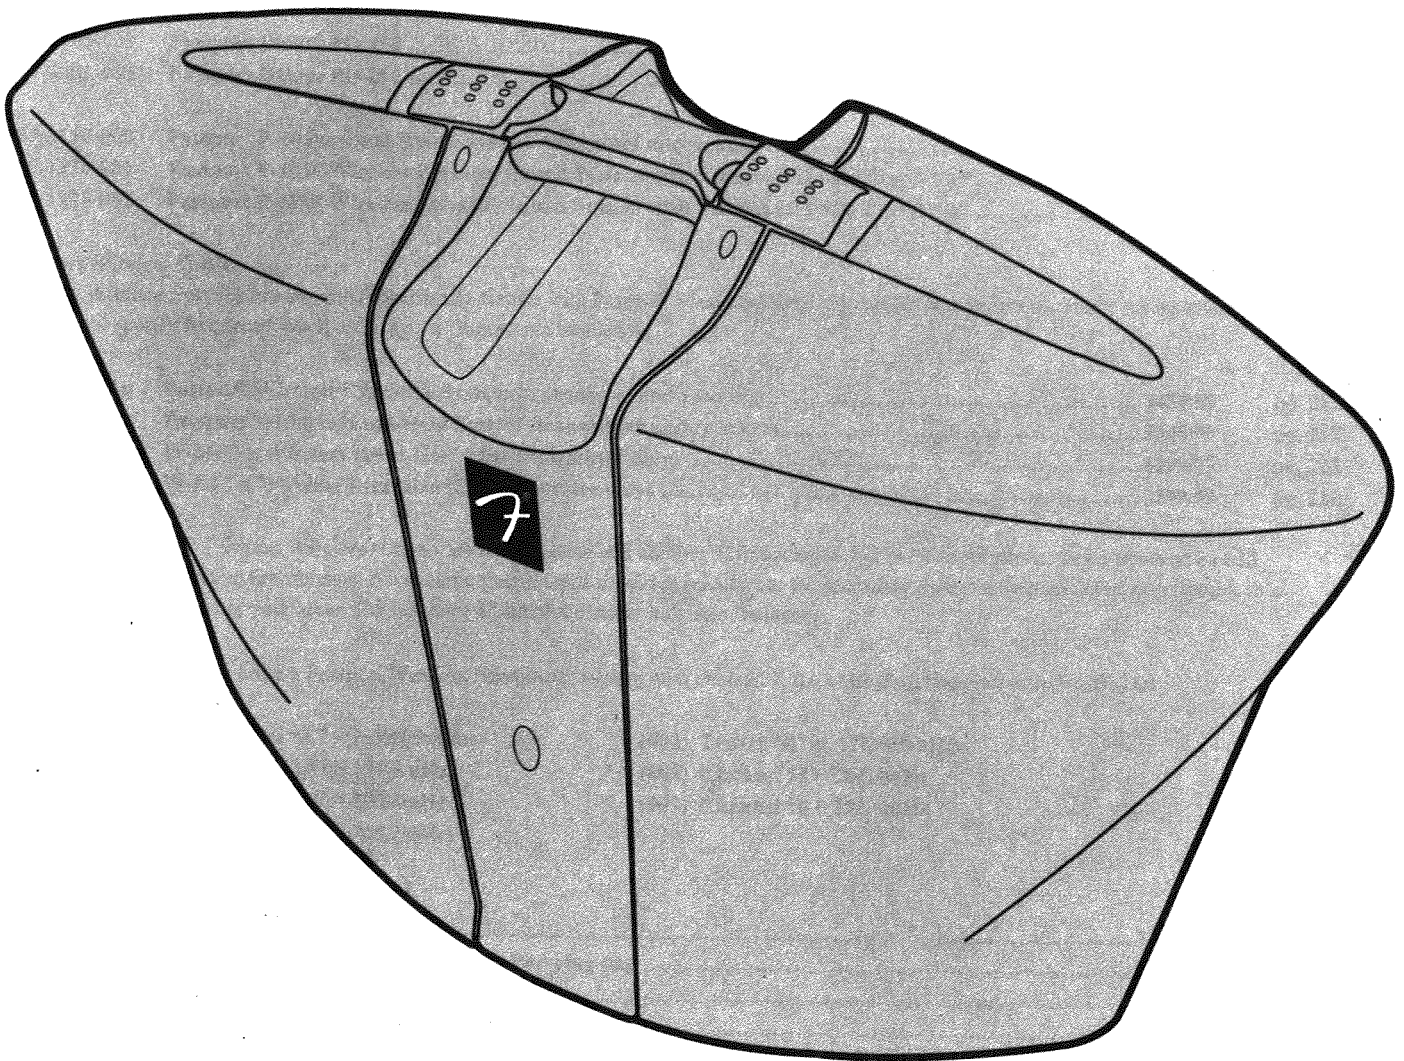

Fender®
audio

Passport®