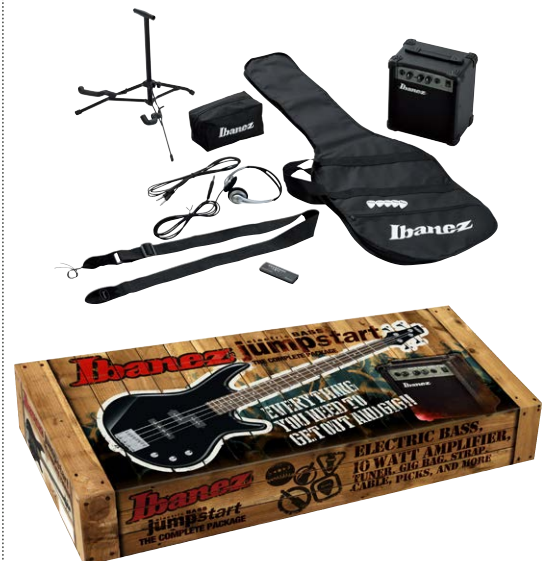

Jumpstart

BK
(Black)

RD
(Red)

SLB
(Starlight Blue)

WNS
(Walnut Sunburst)

List: \$434.00

IJXB150B

- GSR190 bass
 - IBZ1B 10W bass amp
 - Gig bag
 - Tuner
 - Cable
 - Headphones
 - Picks
 - Stand
 - Accessories pouch
 - Online Lesson Card
- Available: September