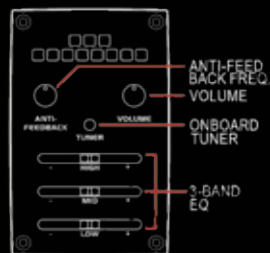

LIST: \$714.27

Acoustic Sound Controls

Electric Sound Controls

Montage 350 Control & EQ

A new, simpler version of Montage, the MSC350 features a 3-way switch that enables you to get both acoustic and electric guitar sounds. The Under Saddle pickup, along with 3-band EQ with anti-feedback system, delivers clear acoustic tone without any compromise. The magnetic pickup and gain control gives you distorted electric guitar sound instantly.