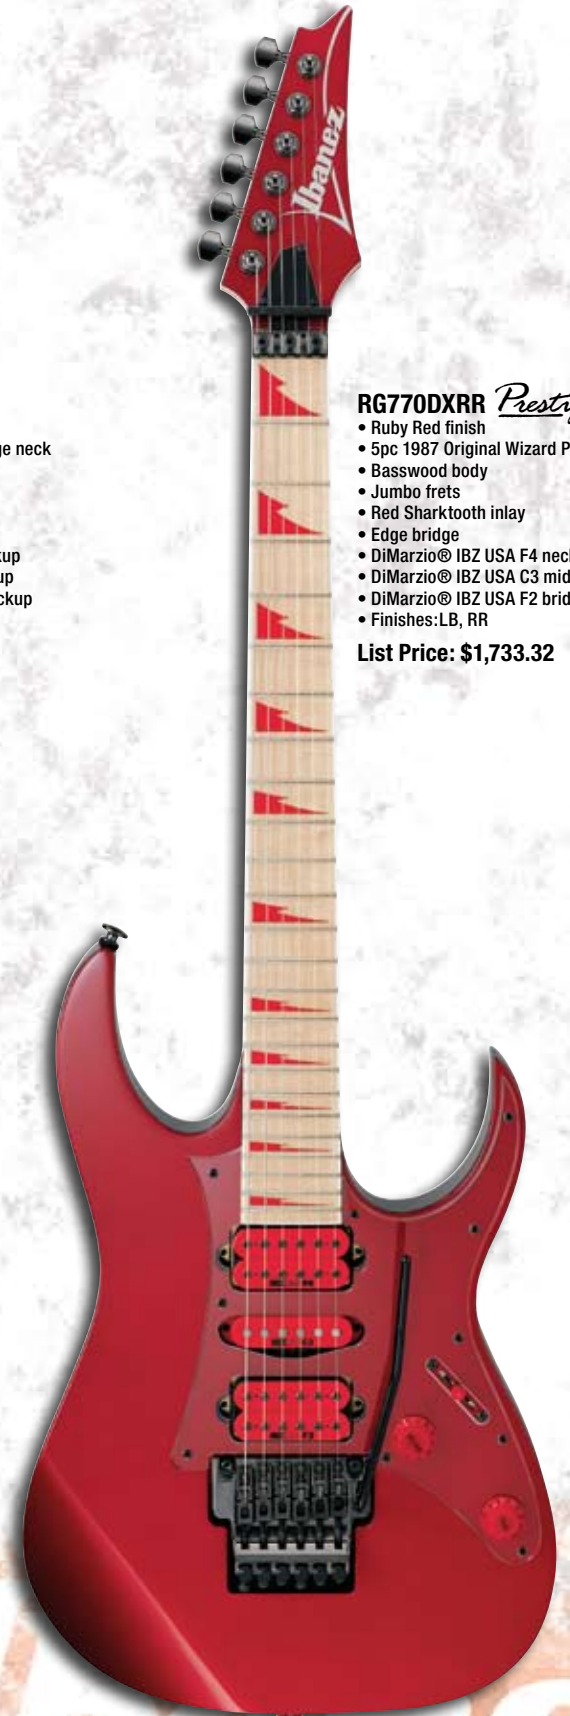

RG770DXRR *Prestige*

- Ruby Red finish
- 5pc 1987 Original Wizard Prestige neck
- Basswood body
- Jumbo frets
- Red Sharktooth inlay
- Edge bridge
- DiMarzio® IBZ USA F4 neck pickup
- DiMarzio® IBZ USA C3 mid pickup
- DiMarzio® IBZ USA F2 bridge pickup
- Finishes: LB, RR

List Price: $1,733.32