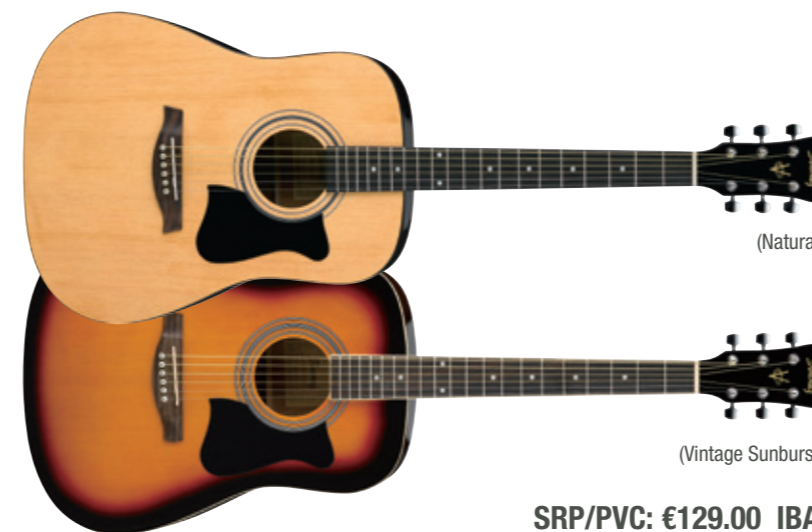

SRP/PVC: €89.00 IBA006319

UKS10

- •Soprano body
- •12th fret joint
- •Sapele top
- •Sapele back & sides
- •Okoume neck
- •Purpleheart bridge & fretboard
- •Chrome open gear
- •Gig bag included

Banjo

SRP/PVC: €499.00 IBA035429

B200

- •Poplar block rim
- •Sapele veneer resonator
- •Rolled tone ring
- •24pcs bracket
- •Remo® 11" Coated Weatherking Banjo head
- •Mahogany neck
- •Purpleheart fretboard
- •Special Acrylic fretboard inlay
- •Chrome friction tuners
- •Natural High Gloss finish
- •Purpleheart & Maple bridge
- •Recommended case: BJ-C

Mandolin

SRP/PVC: €219.00 IBA015549

M510E

- •A-style body
- •12th fret joint
- •Spruce top
- •Sapele back & sides
- •Okoume neck
- •Purpleheart bridge & fretboard
- •Chrome mandolin tuner
- •Magnetic single pickup
- •1/4" output
- •Recommended case: FS40MA

BS

(Brown Sunburst High Gloss)

Jampack

SRP/PVC: €129.00 IBA009159

NT

(Natural High Gloss)

VS

(Vintage Sunburst High Gloss)

V50NJP

1. Includes
2. •V50 Dreadnought Acoustic guitar
   - •Gig bag
   - •Chromatic Clip-on tuner
   - •Guitar strap
   - •Accessories pouch
   - •Picks

VC50NJP

1. Includes
2. •VC50 Grand Concert Acoustic guitar
   - •Gig bag
   - •Chromatic Clip-on tuner
   - •Guitar strap
   - •Accessories pouch
   - •Picks

SRP/PVC: €129.00 IBA009159

NT

(Natural High Gloss)