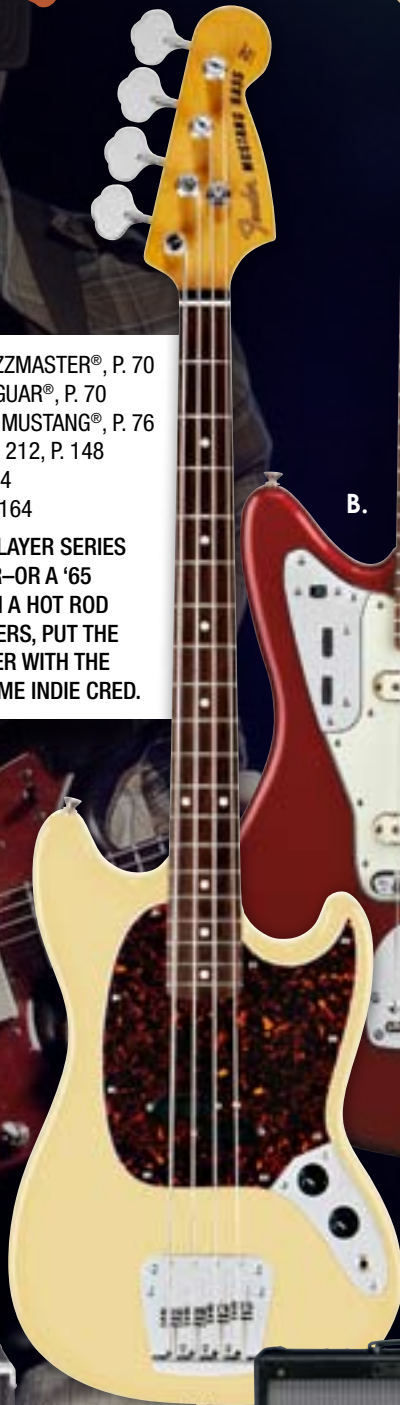

B.

INDIE *rock*

- A. CLASSIC PLAYER JAZZMASTER®, P. 70
- B. CLASSIC PLAYER JAGUAR®, P. 70
- C. CLASSIC SERIES '65 MUSTANG®, P. 76
- D. HOT ROD DEVILLE™ 212, P. 148
- E. MUSTANG BASS, P. 94
- F. TB-600C COMBO, P. 164

COMBINE THE CLASSIC PLAYER SERIES JAGUAR OR JAZZMASTER—OR A '65 MUSTANG REISSUE—WITH A HOT ROD DEVILLE 212. BASS PLAYERS, PUT THE MUSTANG BASS TOGETHER WITH THE TB-600C COMBO FOR SOME INDIE CRED.

E.