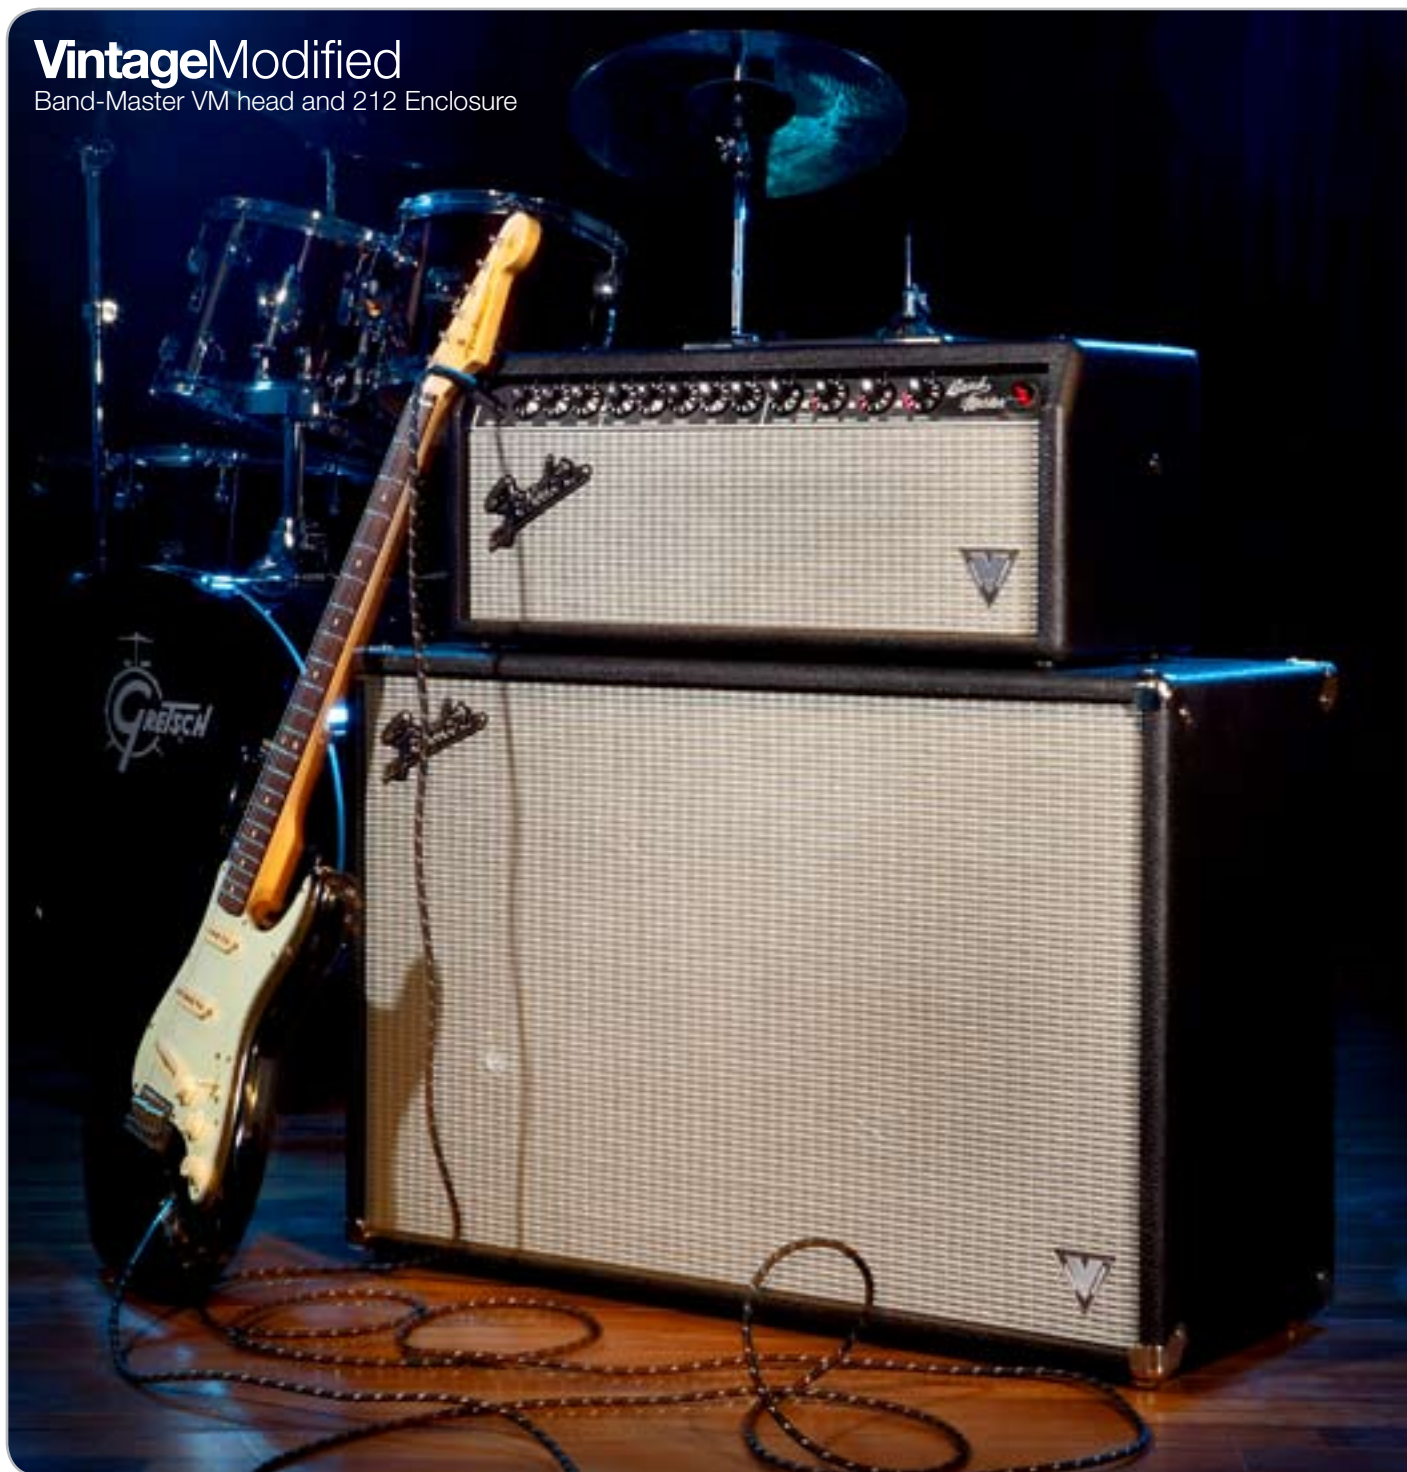

Part #	Description	MSRP
233-0100-000	Champion™ 600,120V	\$199.99

VintageModified

Band-Master VM head and 212 Enclosure

HOT ROD DEVILLE™ 410

Four 10" speakers deliver big, bright tone! Our Hot Rod Deville™ 410 sends 60 scorching watts straight into a quartet of 10" Fender® Special Design Eminence® speakers, courtesy of two 6L6 Groove Tube® output tubes and three 12AX7 preamp tubes. Yikes! Three channels give you a choice of "normal" (with bright switch), "drive" (with gain and master controls) and "more drive" sounds, with additional features including an FX loop, Fender® long-spring reverb, external speaker jack, internal variable bias control and two-button, three-function channel select footswitch. The look is pure Fender®...Chrome panel with vintage pointer knobs, plus black textured vinyl covering and silver grille cloth. Cover included.