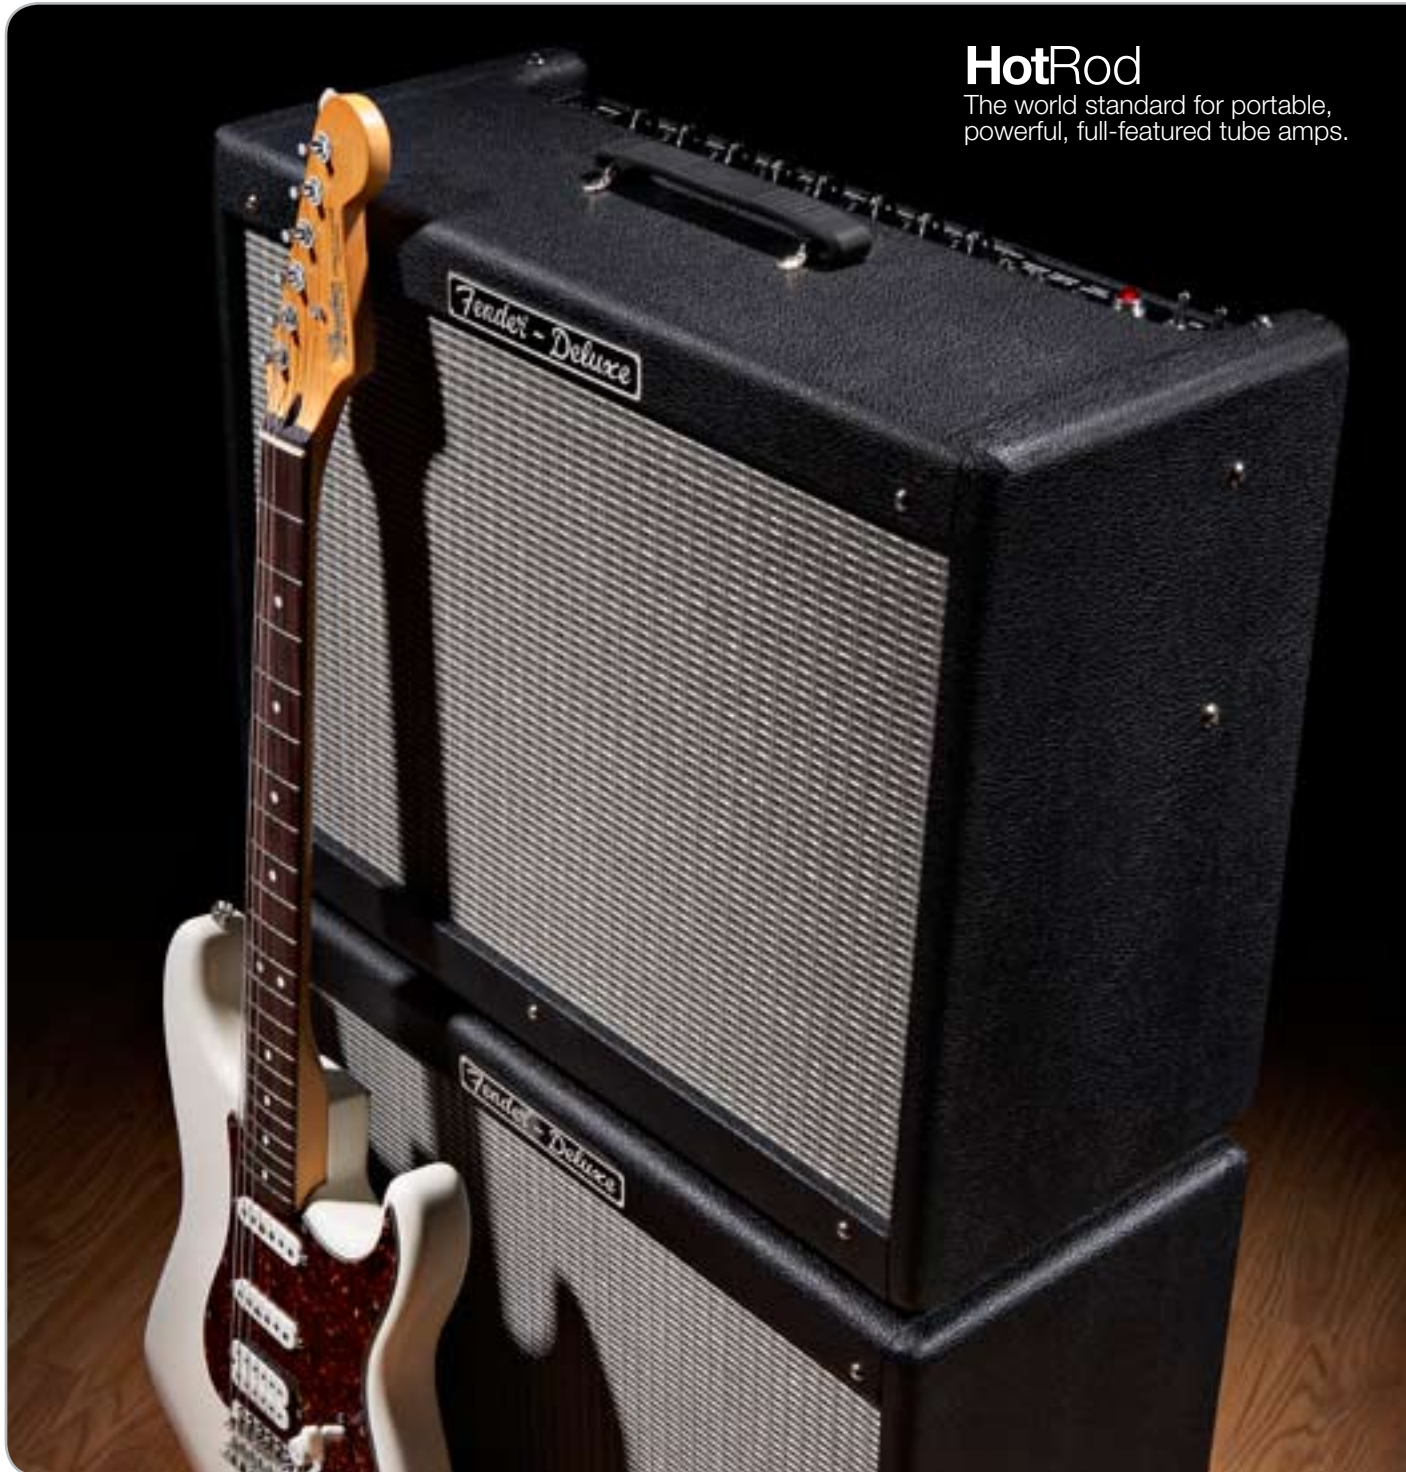

HotRod

The world standard for portable, powerful, full-featured tube amps.