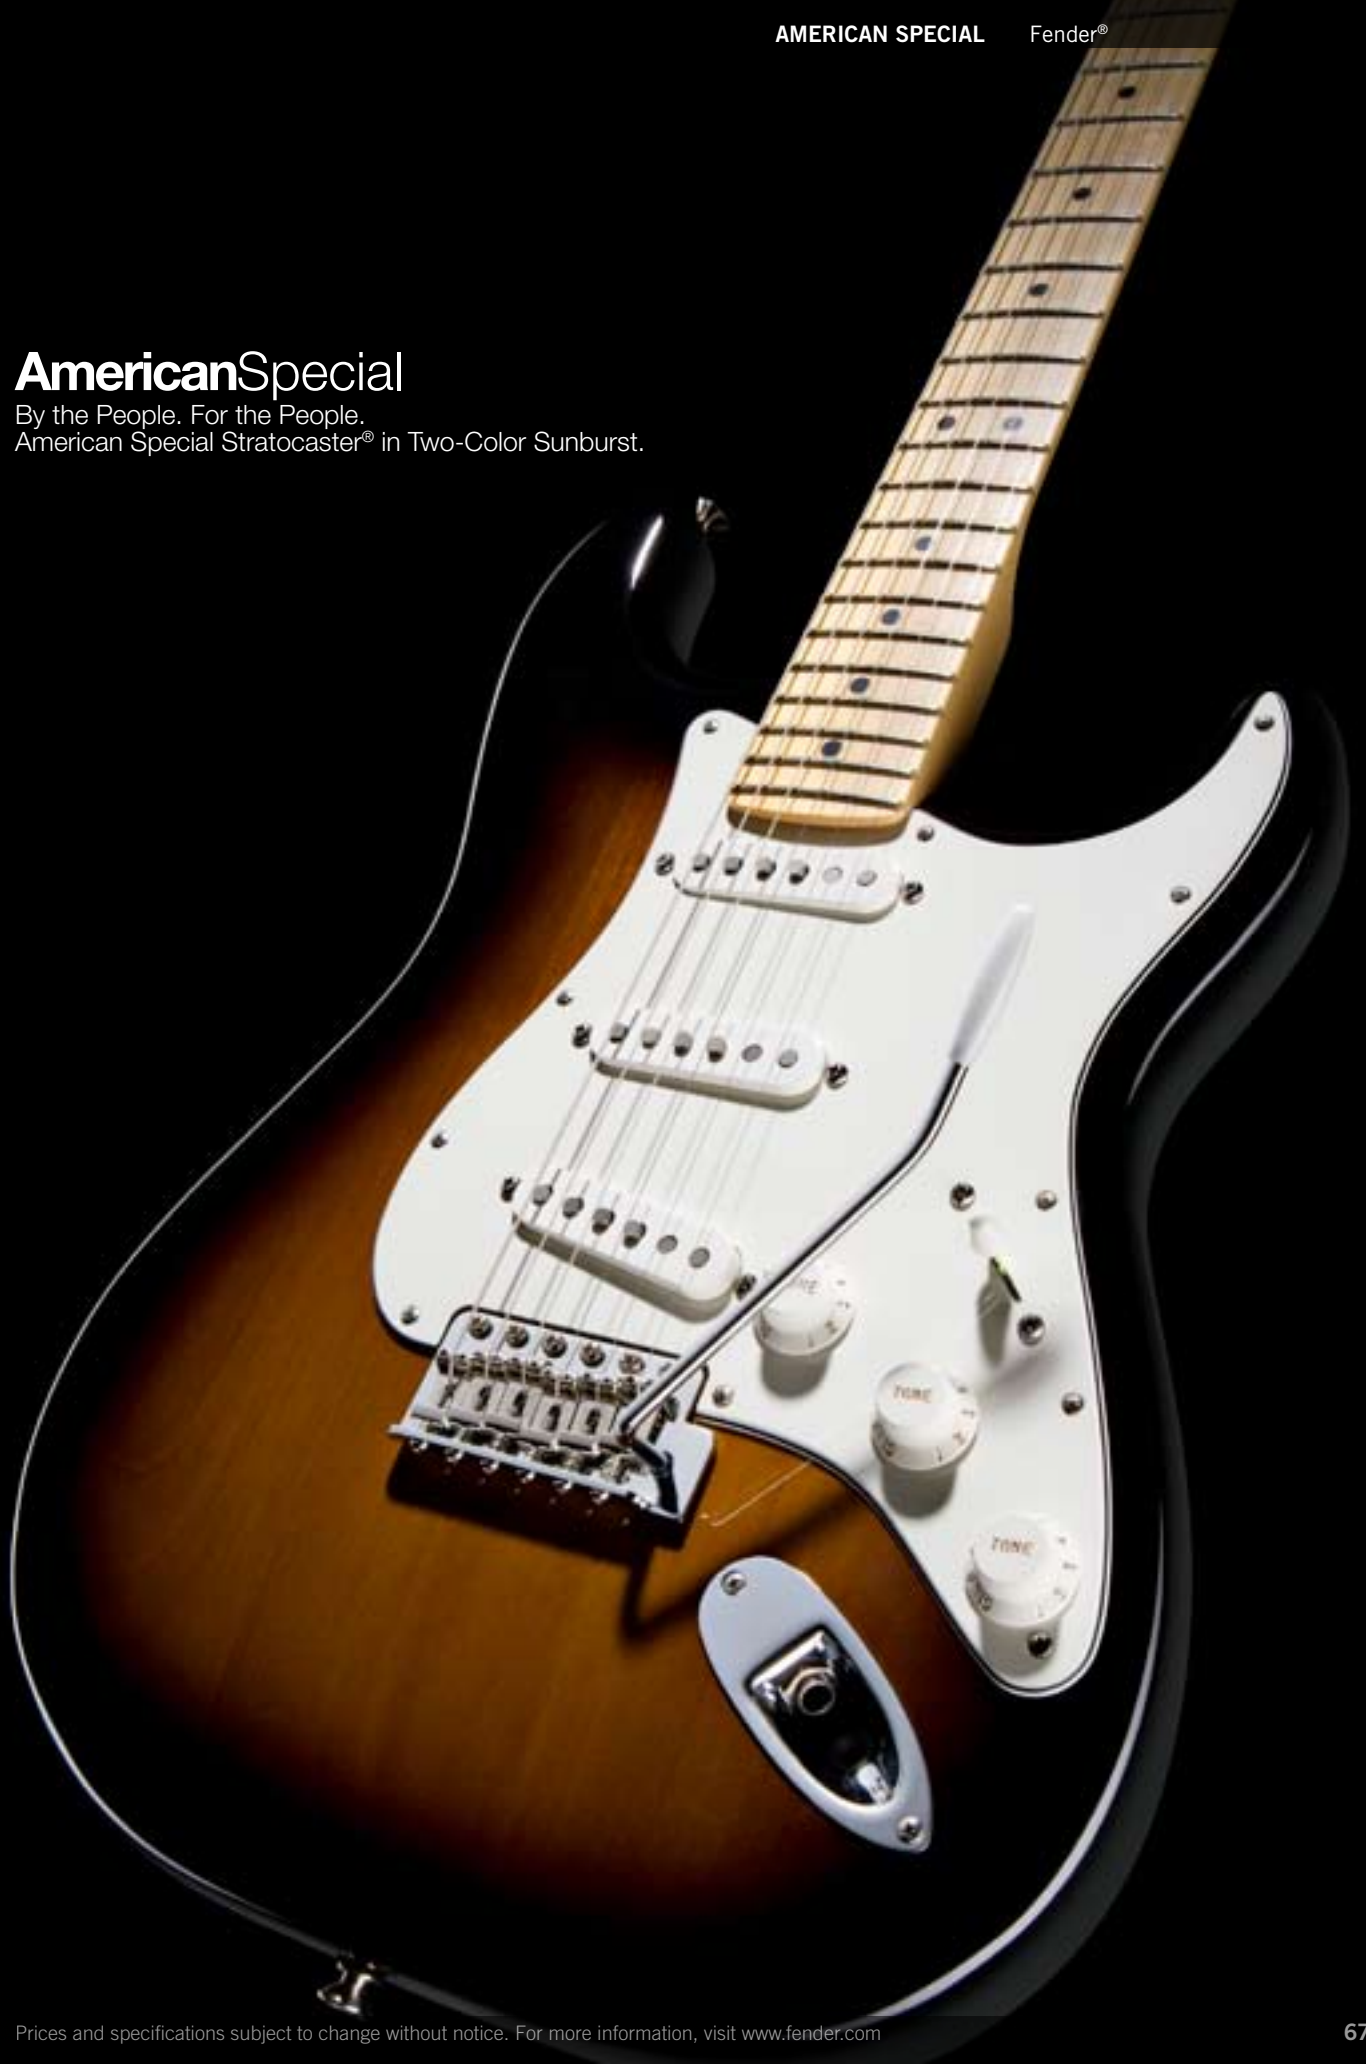

AmericanSpecial

By the People. For the People.
American Special Stratocaster® in Two-Color Sunburst.