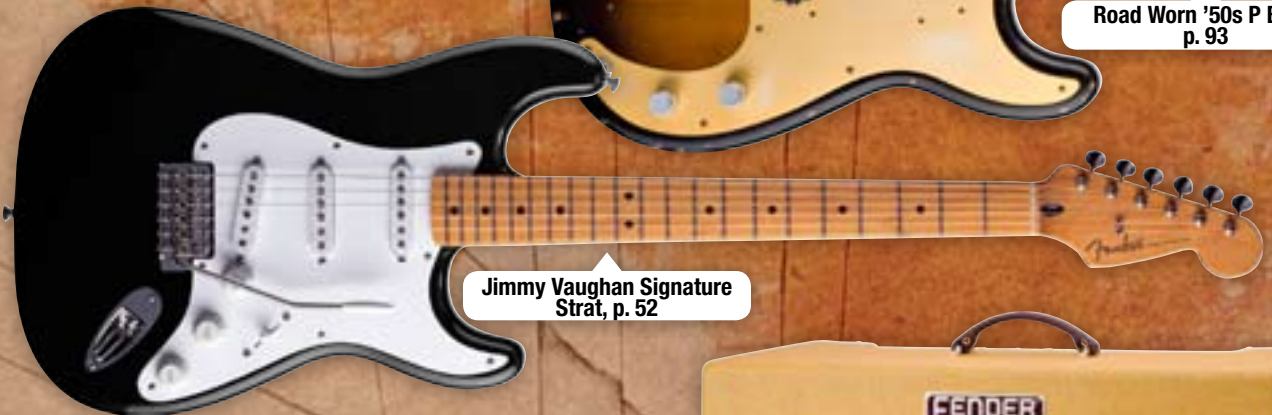

Road Worn '50s P Bass, p. 93