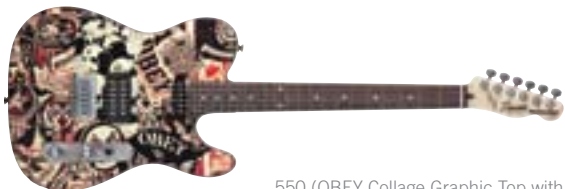

OBHEY GRAPHIC TELECASTER® HS COLLAGE

550 (OBEY Collage Graphic Top with Antique Violin Back and Sides)

550

The OBEY Graphic Series from Squier® combines electric guitars with distinctive art and killer vibe to form truly inspirational "freedom of expression" instruments. Features include unique graphic art designs by renowned artist Shepard Fairey, Duncan Designed™ humbucking pickups and special "Rustic And Worn" hardware. Squier's® OBEY Graphic Telecaster® HS Collage puts an awesomely eye-catching spin on a classic Fender® instrument, with a collage of distinctive Shepard Fairey design elements.

Part #	Description	MSRP
032-5002-550	OBEY Graphic Telecaster® HS Collage, Rosewood Fretboard, Graphic	$479.99