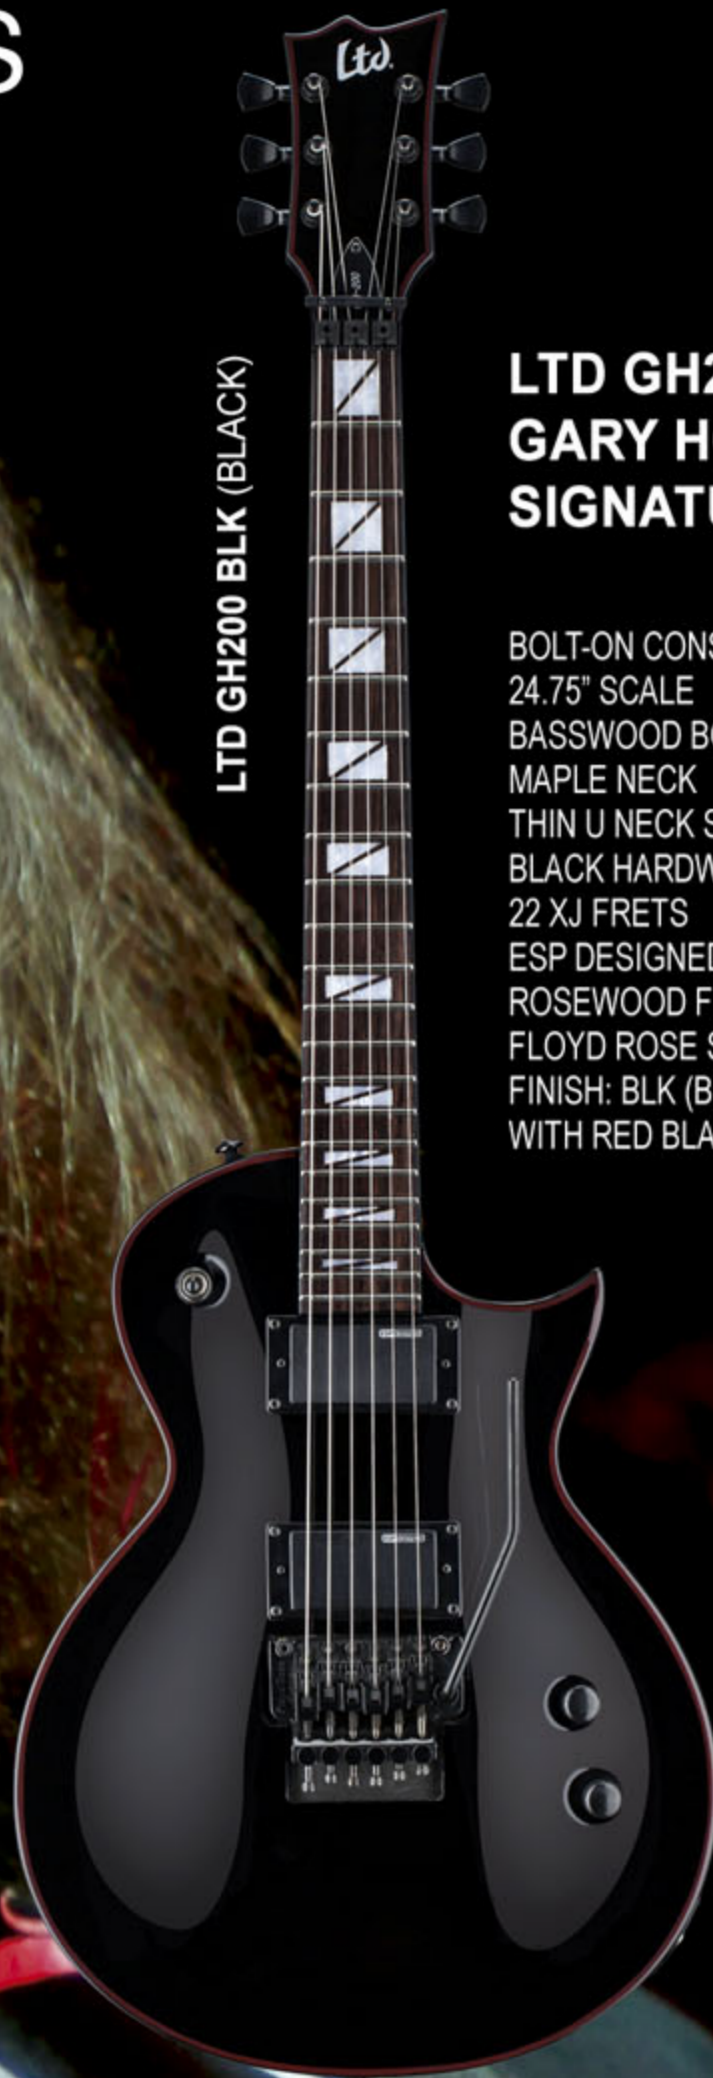

SIGNATURE SERIES

LTD

LTD GH200 BLK (BLACK)

LTD GH200 GARY HOLT SIGNATURE

BOLT-ON CONSTRUCTION
24.75" SCALE
BASSWOOD BODY
MAPLE NECK
THIN U NECK SHAPE
BLACK HARDWARE
22 XJ FRETS
ESP DESIGNED PUS
ROSEWOOD FINGERBOARD
FLOYD ROSE SPECIAL
FINISH: BLK (BLACK)
WITH RED BLACK BINDING