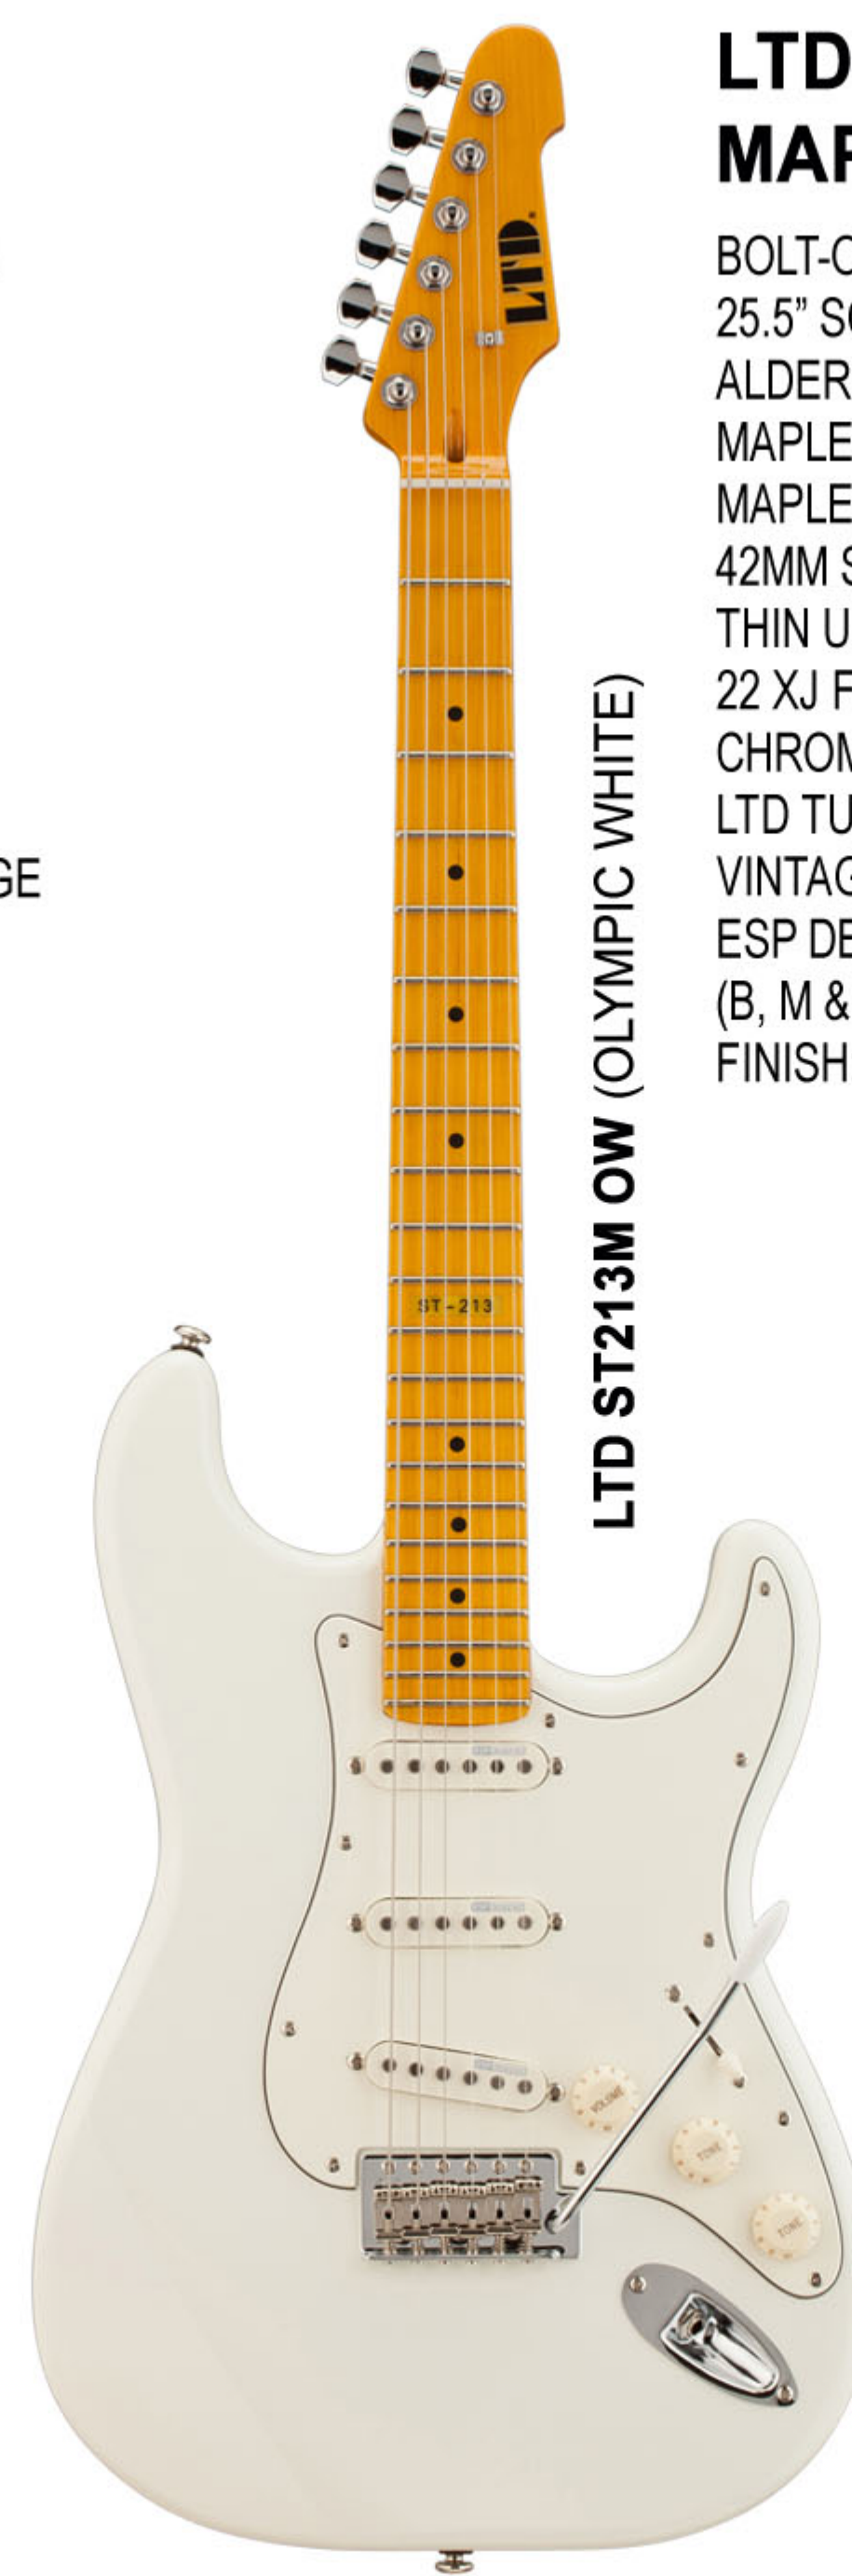

LTD ST213M OW (OLYMPIC WHITE)

LTD ST213 MAPLE
BOLT-ON CONSTRUCTION
25.5" SCALE
ALDER BODY
MAPLE NECK
MAPLE FINGERBOARD
42MM STANDARD NUT
THIN U NECK CONTOUR
22 XJ FRETS
CHROME HARDWARE
LTD TUNERS
VINTAGE TREMOLO BRIDGE
ESP DESIGNED LS-120 (B, M & N)
FINISH: OW, CAR