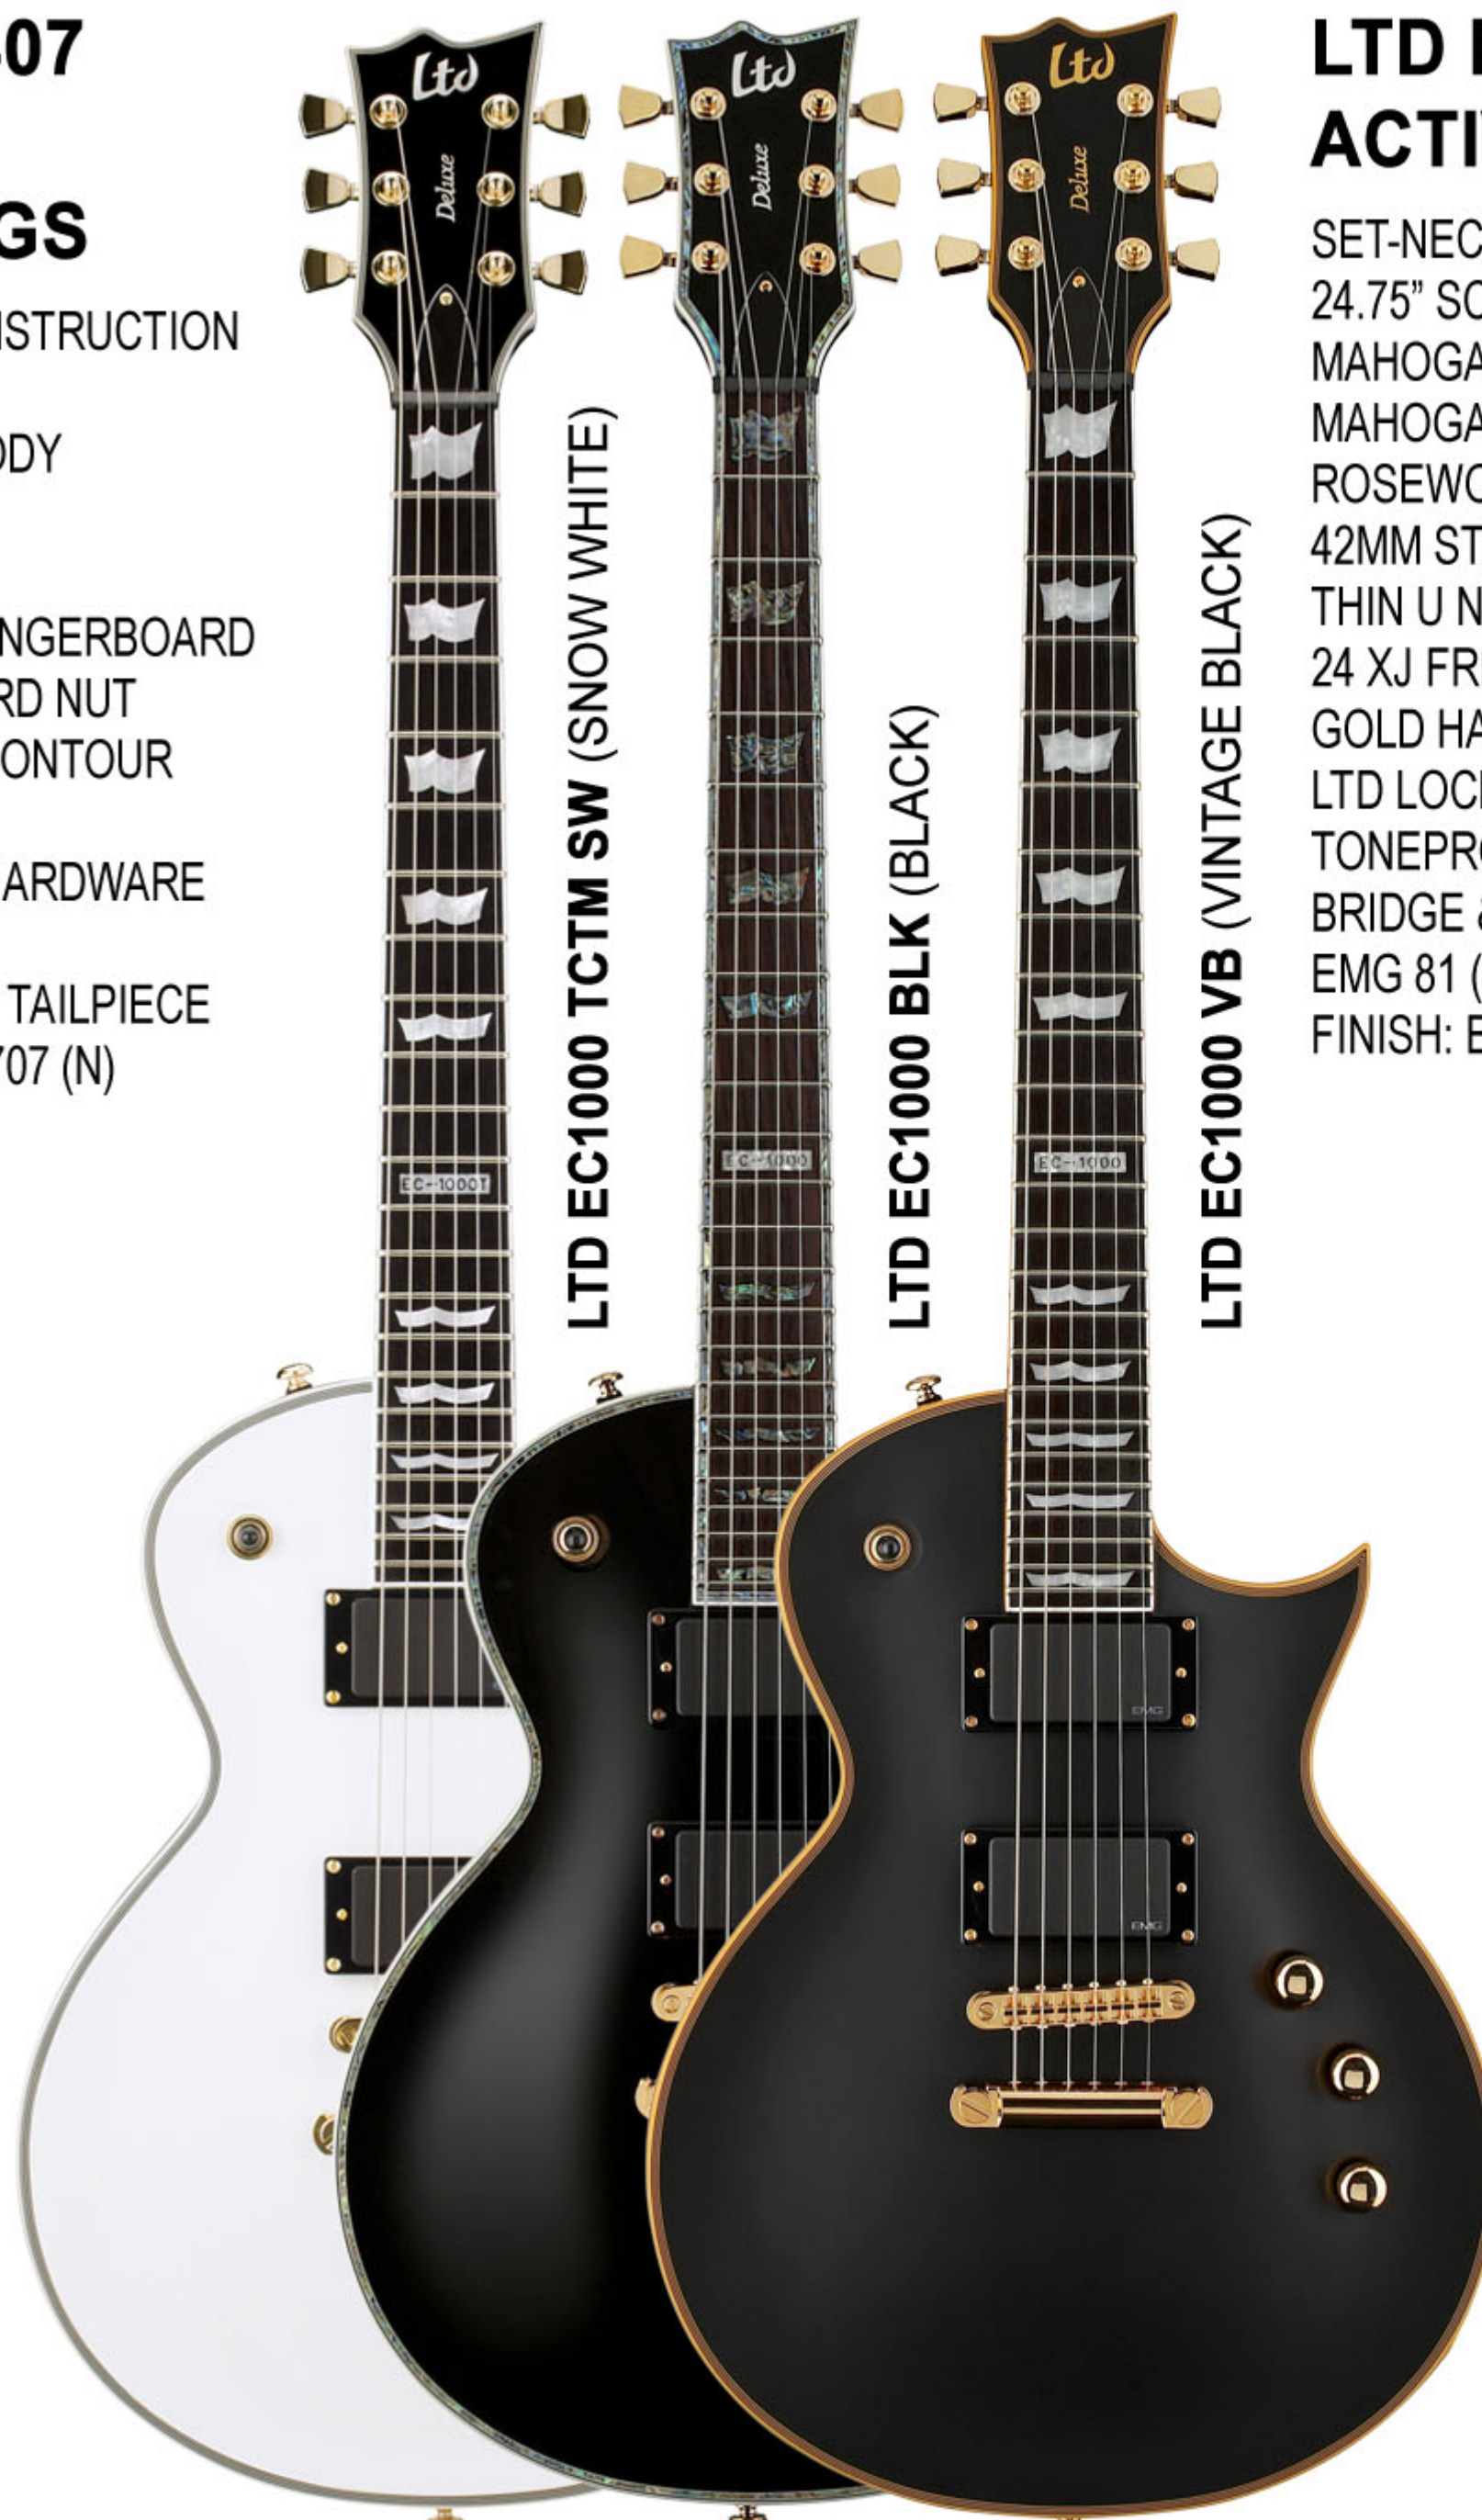

LTD EC1000 TCTM SW (SNOW WHITE)

LTD EC1000 BLK (BLACK)

LTD EC1000 VB (VINTAGE BLACK)

LTD EC1000 ACTIVE

SET-NECK CONSTRUCTION
24.75" SCALE
MAHOGANY BODY
MAHOGANY NECK
ROSEWOOD FINGERBOARD
42MM STANDARD NUT
THIN U NECK CONTOUR
24 XJ FRETS
GOLD HARDWARE
LTD LOCKING TUNERS
TONEPROS LOCKING TOM
BRIDGE & TAILPIECE
EMG 81 (B) / 60 (N)
FINISH: BLK, OW, VB