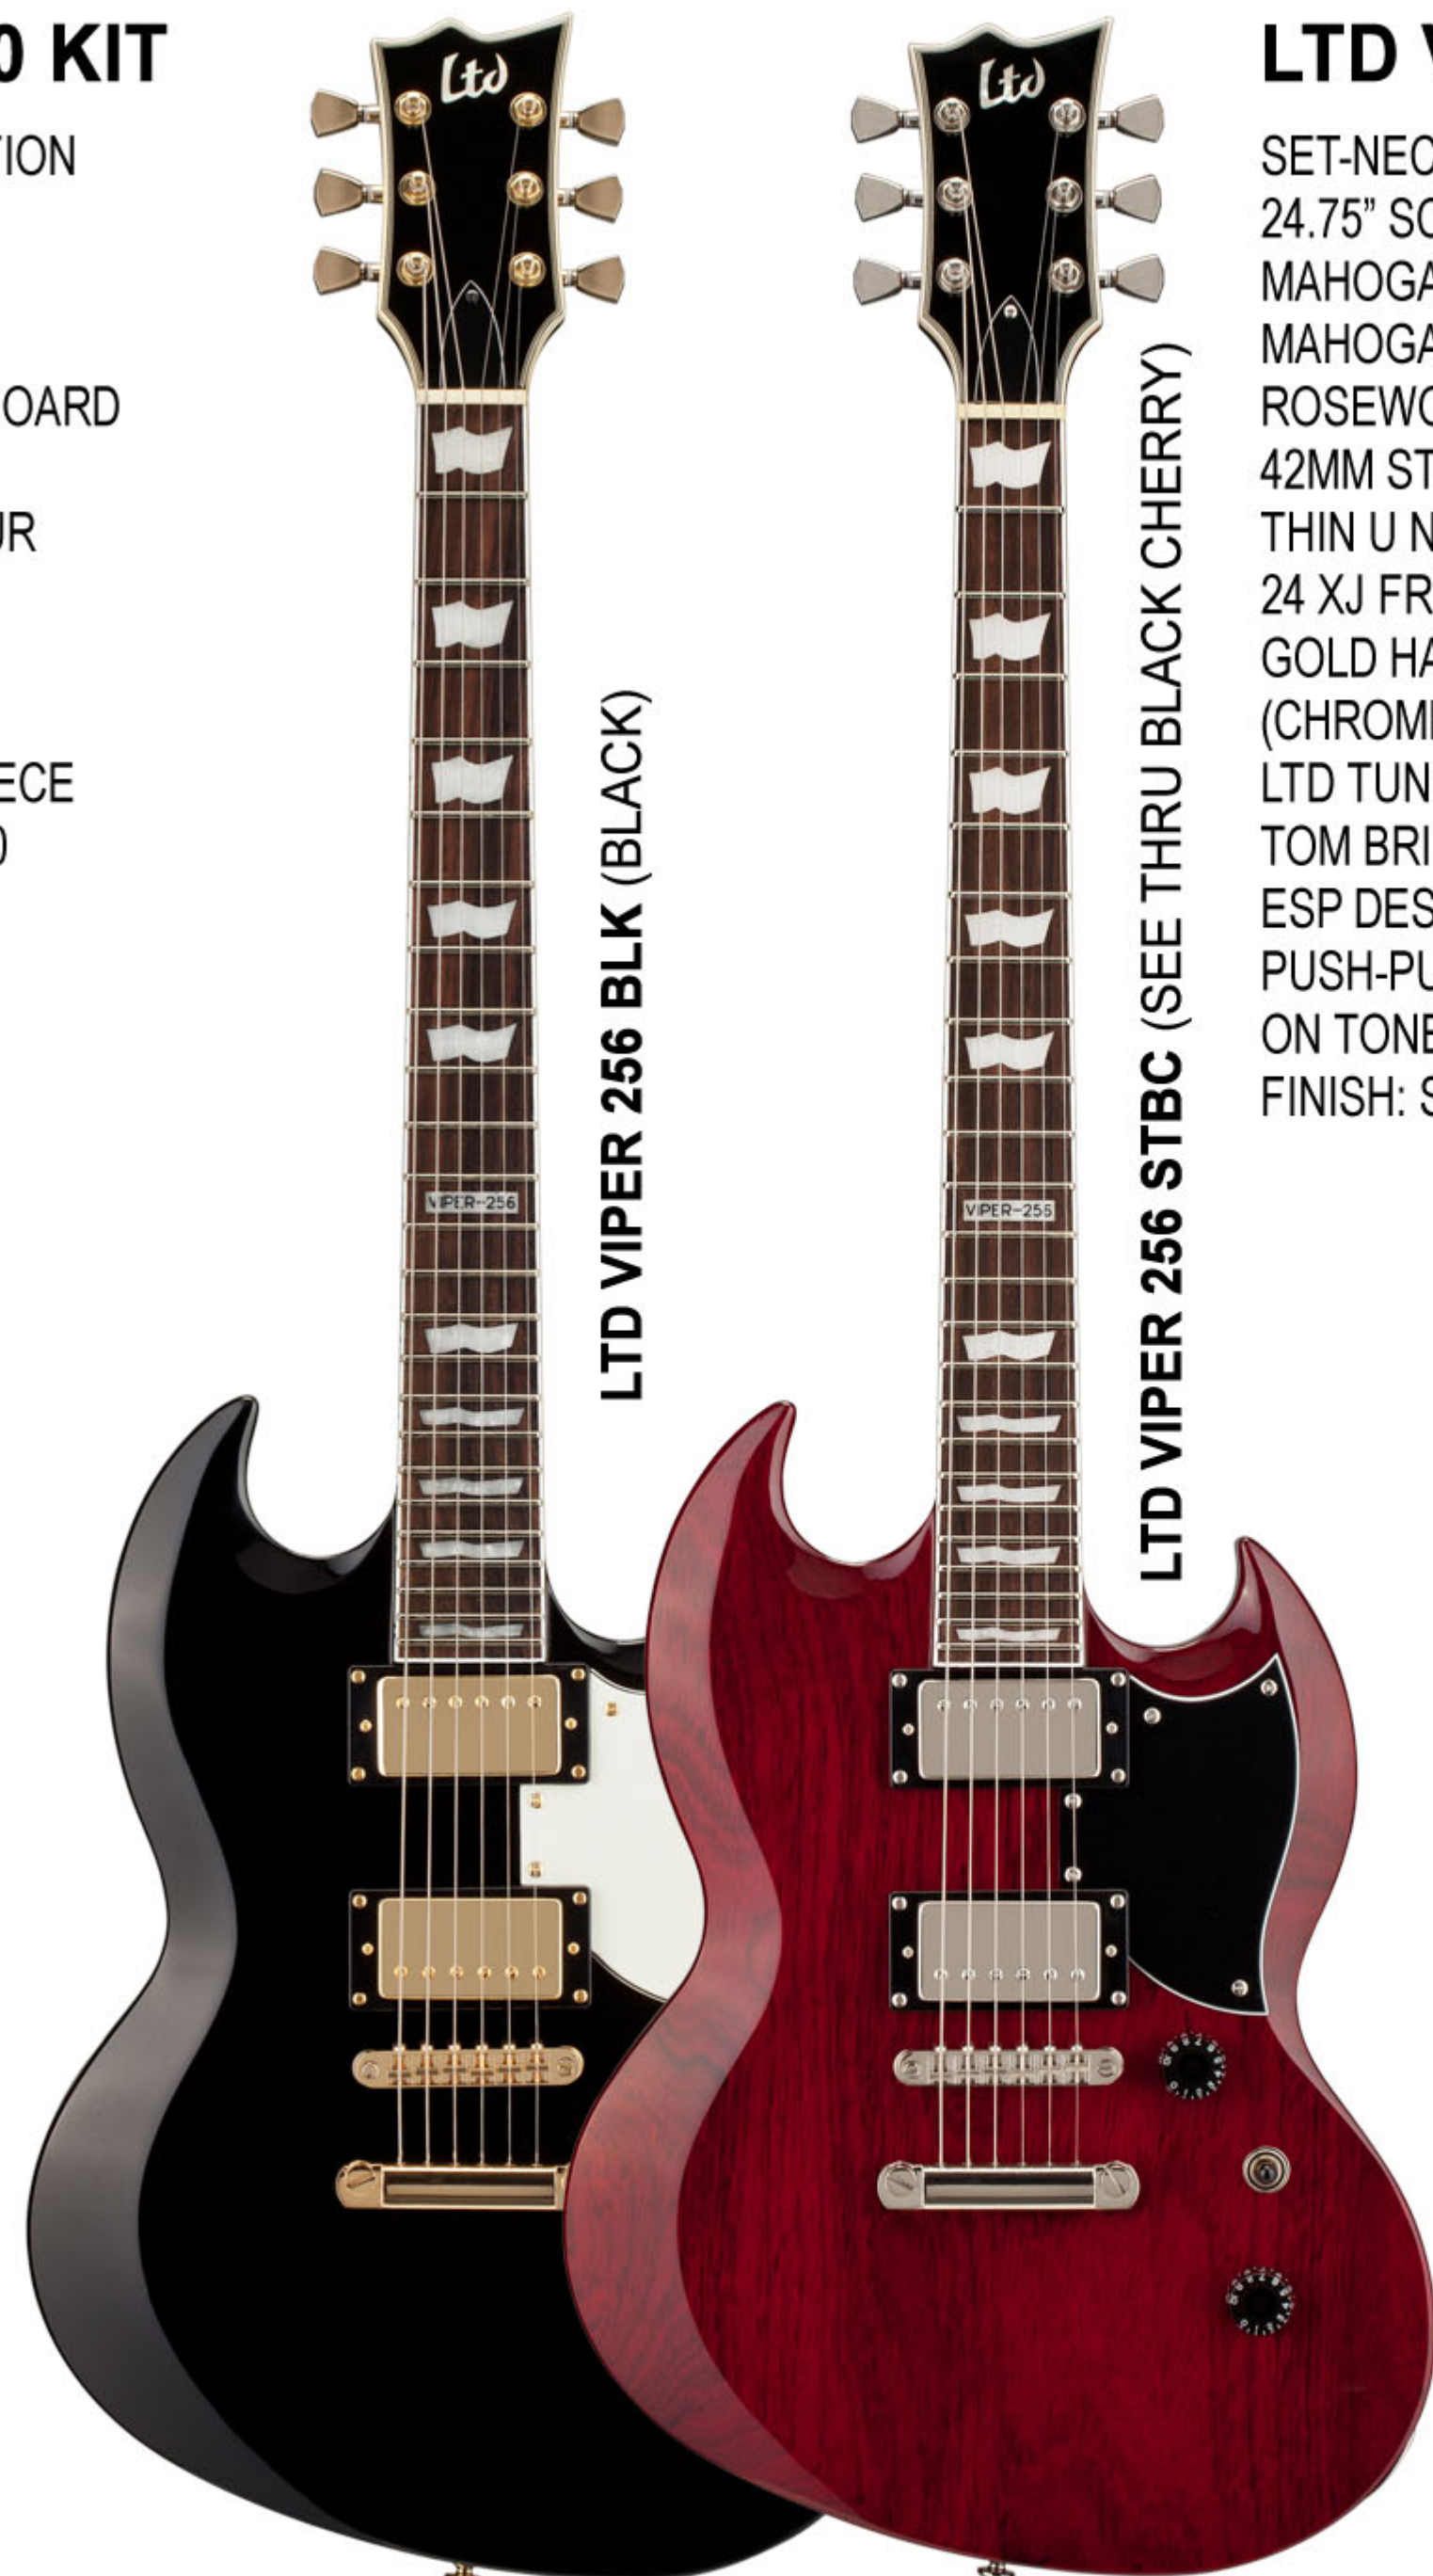

LTD VIPER 256 BLK (BLACK)

LTD VIPER 256 STBC (SEE THRU BLACK CHERRY)

LTD VIPER256

SET-NECK CONSTRUCTION
24.75" SCALE
MAHOGANY BODY
MAHOGANY NECK
ROSEWOOD FINGERBOARD
42MM STANDARD NUT
THIN U NECK CONTOUR
24 XJ FRETS
GOLD HARDWARE
(CHROME ON STBC)
LTD TUNERS
TOM BRIDGE & TAILPIECE
ESP DESIGNED LH-150
PUSH-PULL COIL SPLIT
ON TONE CONTROL
FINISH: STBC, BLK