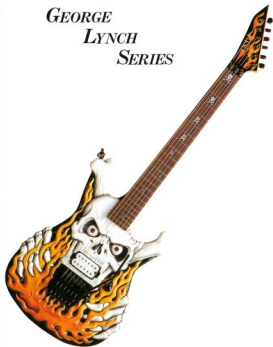

**HORIZON DELUXE**  
**SEE-THRU BLUE**

*\*SEE-THRU PURPLE*  
*available without tremolo*

*\*pictured with figured maple top option (additional charge)*

## STANDARD MODELS

*neck-thru-body guitars*

M-II CUSTOM  
BLACK

HORIZON CUSTOM  
GUNMETAL BLUE

*basses*

M-4 STANDARD  
METALLIC GREEN

HORIZON-4  
CANDY APPLE RED

HORIZON-5  
PEARL WHITE

*bolt-on neck*

*neck-thru-body*

GEORGE  
LYNCH  
SERIES

SUNBURST TIGER

SKULLS & SNAKES LTD. ED.

KAMIKAZE LTD. ED.

KAMIKAZE-1

george lynch series instruments feature seymour duncan pickups