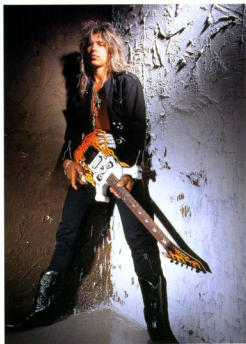

**HORIZON DELUXE**  
**SEE-THRU BLUE**

*\*SEE-THRU PURPLE*  
*available without tremolo*

*\*pictured with figured maple top option (additional charge)*

## STANDARD MODELS

*neck-thru-body guitars*

M-II CUSTOM  
BLACK

HORIZON CUSTOM  
GUNMETAL BLUE

*basses*

M-4 STANDARD  
METALLIC GREEN

HORIZON-4  
CANDY APPLE RED

HORIZON-5  
PEARL WHITE

*bolt-on neck*

*neck-thru-body*

GEORGE  
LYNCH  
SERIES

SUNBURST TIGER

SKULLS & SNAKES LTD. ED.

KAMIKAZE LTD. ED.

KAMIKAZE-1

george lynch series instruments feature seymour duncan pickups