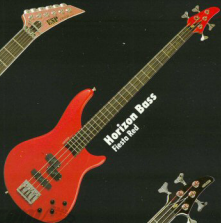

# Contemporary Series

**Mirage de Luxe**  
Toon Green

**Mirage Custom**  
Fiesta Red

**Eclipse Custom HT**  
Black

NEW

**M-1 Reverse**  
Mozambique

**Eclipse Custom**  
Pearl White

**M-1 de Luxe**  
Pearl Pink Samba

**M-1 Custom**  
Dark Metallic Blue

NEW

**Horizon Custom**  
Pearl Rose

**Horizon Bass**  
Fiesta Red

**M-IV Bass**  
Yellow

NEW

**Horizon Custom Bass**  
Transparent Purple Sunburst

NEW

**Horizon Custom Bass FIVE**  
Transparent Cherry Sunburst

NEW