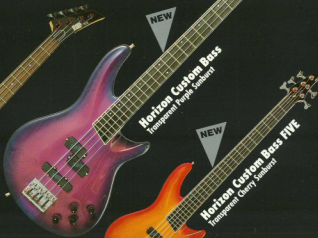

# Contemporary Series

**Mirage de Luxe**  
Toon Green

**Mirage Custom**  
Fiesta Red

**Eclipse Custom HT**  
Black

NEW

**M-1 Reverse**  
Mozambique

**Eclipse Custom**  
Pearl White

**M-1 de Luxe**  
Pearl Pink Samba

**M-1 Custom**  
Dark Metallic Blue

NEW

**Horizon Custom**  
Pearl Rose

**Horizon Bass**  
Fiesta Red

**M-IV Bass**  
Yellow

NEW

**Horizon Custom Bass**  
Transparent Purple Sunburst

NEW

**Horizon Custom Bass FIVE**  
Transparent Cherry Sunburst

NEW