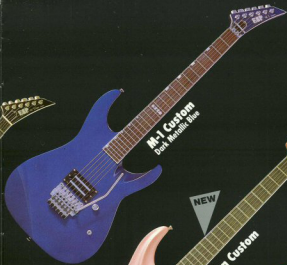

# Contemporary Series

**Mirage de Luxe**  
Toon Green

**Mirage Custom**  
Fiesta Red

**Eclipse Custom HT**  
Black

NEW

**M-1 Reverse**  
Mozambique

**Eclipse Custom**  
Pearl White

**M-1 de Luxe**  
Pearl Pink Samba

**M-1 Custom**  
Dark Metallic Blue

NEW

**Horizon Custom**  
Pearl Rose

**Horizon Bass**  
Fiesta Red

**M-IV Bass**  
Yellow

NEW

**Horizon Custom Bass**  
Transparent Purple Sunburst

NEW