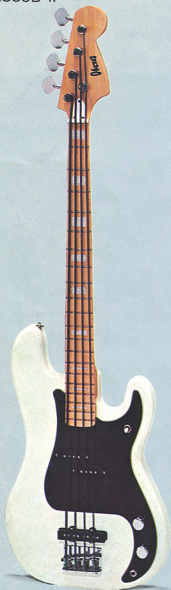

# Ibanez® Oldie Series

No.2340

No.2341

No.2342

No.2343

**Ibanez**®

Model No.		Full Length Width		Pick-Up	Fingerboard	Control Knob	Neck	Machine Head	Finish
No.2340	Guitar	40"	17 $\frac{1}{2}$ " $\times$ 12 $\frac{1}{2}$ "	Hi-Power	Rosewood	Gold Speed	Detachable	Chrome, Individual	Flame Maple
No.2341	Guitar	40"	17 $\frac{1}{2}$ " $\times$ 12 $\frac{1}{2}$ "	Humbucking	Rosewood	Black Speed	Detachable	Gold, Individual	Black
No.2342	Guitar	40"	17 $\frac{1}{2}$ " $\times$ 12 $\frac{1}{2}$ "	Hi-Power	Rosewood	Black Speed	Detachable	Gold, Individual	Black
No.2343	Guitar	39"	16" $\times$ 13"	Power Wound	Rosewood	Black Speed	Built-In	Chrome, SMOOTH-TUNER	Cherry

No. 2451 - NATURAL

No. 2452DX - BLACK

No. 2458

No. 2388

**Ibanez**<sup>®</sup>  
el. guitars & basses

Model No.		Full Length	Width	Pick-Up	Fingerboard	Neck	Machine Head	Finish
No. 2451	Guitar	39½"	16½" × 13½"	SUPER-Humbucking	Maple or Rosewood	Built-In	Deluxe Chrome	Natural or Black
※ No. 2452	Bass	46"	20½" × 15½"	BASS-MASTER	Rosewood or Maple	Detachable	Deluxe Chrome	Black or Natural
No. 2452DX	Bass	46"	20½" × 15½"	BASS-MASTER	Rosewood or Maple	Built-In	Chrome	Black or Natural
No. 2458	Guitar	40"	17½" × 12½"	SUPER-Humbucking W/6-Position Selectors	Maple	Detachable	Chrome	Ash
No. 2388	Guitar	39"	19¼" × 13¼"	SUPER-Wound	Rosewood	Detachable	Chrome	Cherry Sunburst

No. 2369B-W

No. 2454

No. 2453

No. 2455

**Ibanez**®  
el. guitars & bass

Model No.	Full Length	Width	Pick-Up	Fingerboard	Neck	Machine Head	Finish
No. 2369B-W Bass	46"	20" × 13"	PB & JB Sound	Maple	Detachable	Chrome	White
No. 2454	42"	19" × 16 1/4"	SUPER-Humbucking	Rosewood	Built-In	Chrome	Cherry
No. 2453	41"	20" × 16"	SUPER-Humbucking	Resewood	Built-In	Gold	Brown Sunburst
No. 2455	41"	20" × 16"	SUPER-Humbucking	Rosewood	Built-In	Gold	Maple