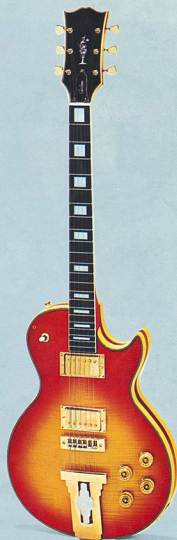

# Ibanez® Oldie Series

No.2340

No.2341

No.2342

No.2343

**Ibanez**®

Model No.		Full Length Width		Pick-Up	Fingerboard	Control Knob	Neck	Machine Head	Finish
No.2340	Guitar	40"	17 $\frac{1}{2}$ " $\times$ 12 $\frac{1}{2}$ "	Hi-Power	Rosewood	Gold Speed	Detachable	Chrome, Individual	Flame Maple
No.2341	Guitar	40"	17 $\frac{1}{2}$ " $\times$ 12 $\frac{1}{2}$ "	Humbucking	Rosewood	Black Speed	Detachable	Gold, Individual	Black
No.2342	Guitar	40"	17 $\frac{1}{2}$ " $\times$ 12 $\frac{1}{2}$ "	Hi-Power	Rosewood	Black Speed	Detachable	Gold, Individual	Black
No.2343	Guitar	39"	16" $\times$ 13"	Power Wound	Rosewood	Black Speed	Built-In	Chrome, SMOOTH-TUNER	Cherry

# Ibanez®

Model No.		Full Length.	Pick-Up	Fingerboard	Position	Neck	Machine Head	Finish
※No.2345	Guitar	39 $\frac{1}{2}$ "	Humbucking	Rosewood	Mother-of-Pearl	Built-In	Gold, SMOOTH-TUNER	Walnut
No.2345W	Guitar	39 $\frac{1}{2}$ "	Humbucking	Rosewood	Mother-of-Pearl	Built-In	Gold, SMOOTH-TUNER	White
No.2346	Guitar	39 $\frac{1}{2}$ "	Humbucking	Rosewood	Pearloid	Detachable	Chrome, SMOOTH-TUNER	Cherry
※No.2347	Guitar	40"	Power Wound	Rosewood	Mother-of-Pearl	Built-In	Chrome, SMOOTH-TUNER	Cherry
No.2347W	Guitar	40"	Power Wound	Rosewood	Mother-of-Pearl	Built-In	Chrome, SMOOTH-TUNER	White
No.2348	Guitar	44"	Humbucking	Rosewood	Pearloid	Detachable	Chrome, SMOOTH-TUNER	Mahogany

No. 2350-CHERRY

No. 2350-WHITE

No. 2350-BROWN

No. 2456

Model No.		Full Length	Width	Pick-Up	Fingerboard	Neck	Machine Head	Finish
No. 2350 Cherry	Guitar	40"	17½" × 12½"	SUPER-Humbucking	Rosewood	Detachable	Gold	Cherry
No. 2350 White	Guitar	40"	17½" × 12½"	SUPER-Humbucking	Rosewood	Detachable	Gold	White
No. 2350 Brown	Guitar	40"	17½" × 12½"	SUPER-Humbucking	Rosewood	Detachable	Chrome	Brown Sunburst
No. 2456	Guitar	40"	17½" × 12½"	SUPER-Humbucking	Rosewood	Detachable	Gold	Cherry Sunburst