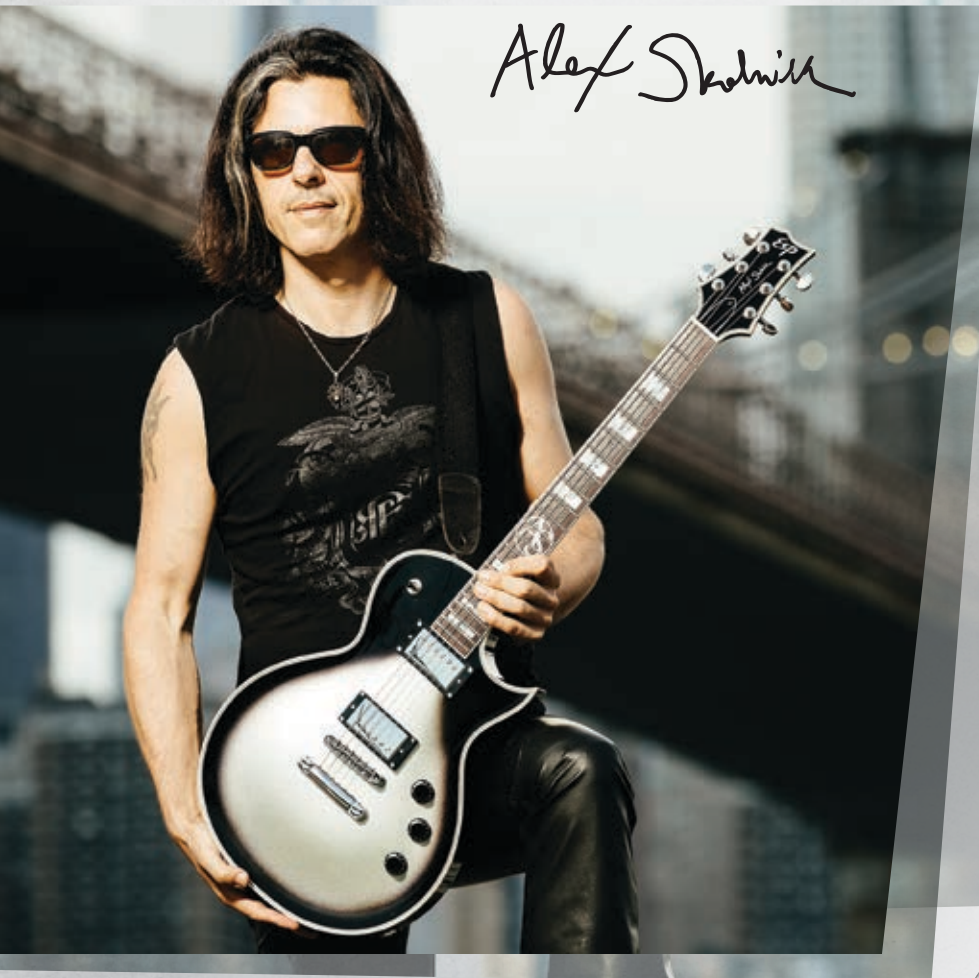

Alex Skolnick

ALEX SKOLNICK

TESTAMENT

With versatile precision, guitar virtuoso Alex Skolnick can do it all. From metal to jazz, his superior playing has earned Alex a reputation as one of the most well-versed guitar players in the world. Whether he's dominating stages with thrash metal godfathers Testament, or exploring new musical territories with his namesake jazz trio, Alex continues to amaze crowds around the world with his intense and melodic playing style.

Alex's first Signature Series models for ESP are the ESP Alex Skolnick and the LTD AS-1. Built to handle Alex's versatile needs, his model features include set-neck construction at 24.75" scale, mahogany body/maple top, rosewood fingerboard, and high-end components that include Grover tuners, Dunlop Straplocks® and TonePros bridge system. The ESP version comes with the custom wound Seymour Duncan Alex Skolnick set and the LTD includes a JB/'59 combination.