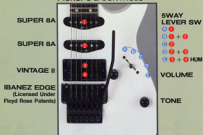

ROADSTAR
RG560

Ideas For Today's Musicians

Ibanez

ROADSTAR RG560

Ibanez

TLT-BACK HEAD STOCK
WITH BLACK HARDWARE

NECK MEASUREMENT (mm)	WIDTH AT LOCKING NUT	43
	THICKNESS AT 1ST FRET	17
	THICKNESS AT 12TH FRET	20

MAPLE NECK
ROSEWOOD FINGERBOARD WITH 24FRETS

PICKUPS & CONTROLS

STUD LOCK
TUNING STABILITY OF
EDGE TREMOLO

BLOCK LOCK

RECESSED
TREMOLO CAVITY

COLORS

BK:
BLACK

WH:
WHITE

LR:
LIPSTICK RED

VP:
VIOLET PEARL

TOP LOK III