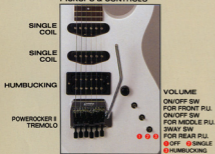

ROADSTAR
RG240

New Ideas For Today's Musicians

Ibanez

ROADSTAR RG240

Ibanez

TILT-BACK HEAD STOCK
WITH CHROME HARDWARE

NECK MEASUREMENT (mm)	WIDTH AT NUT (W/LOCKING NUT) 42
	THICKNESS AT 1ST FRET 20
	THICKNESS AT 12TH FRET 21.5

TOP LOK II

MAPLE NECK
ROSEWOOD FINGERBOARD WITH 22 FRET

PICKUPS & CONTROLS

COLORS

BK:
BLACK

WH:
WHITE

TQ:
TANGERINE

MG:
MAGENDA