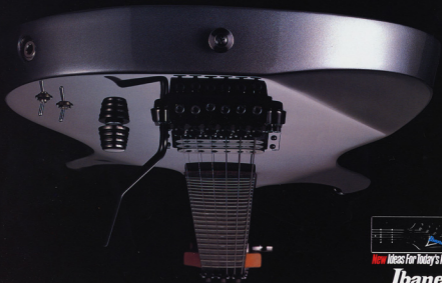

New Concepts in Guitar Design

ROADSTAR PRO  
540P/540P-TC  
POWER

**Ibanez**

BACK STOP  
• ACCURATE RETURN  
TO PITCH  
• SIMPLIFIED TUNING  
• IN-TUNE STRING  
BENDING  
• TUNING STABILITY

RECESSED  
TREMOLO CAVITY